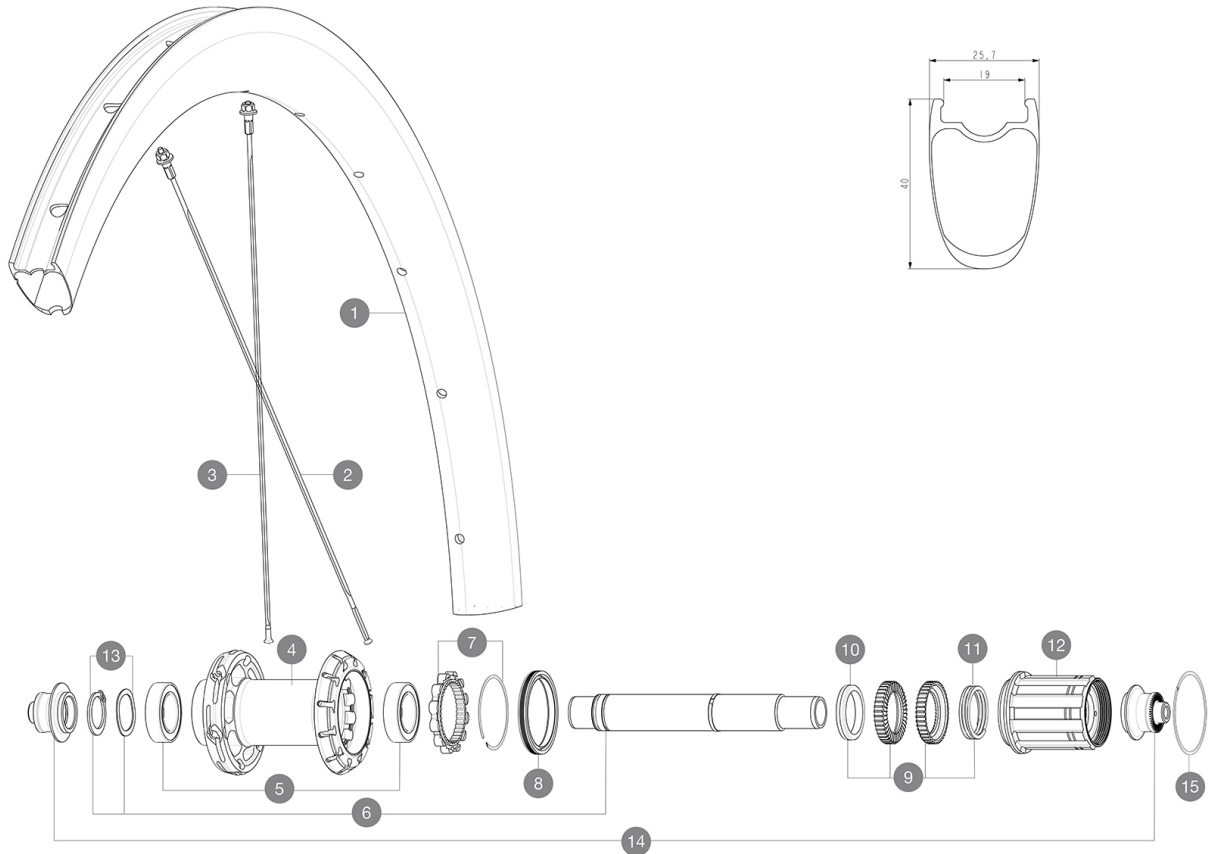

ASTM CATEGORY 1 : road only

Maximum tyre pressure: 4.4bar/64PSI with a 28mm tyre - 2.6bar/38PSI with a 64mm tyre

Maximum tyre pressure: 6.75bar/97PSI with a 23mm tyre - 3.8bar/55PSI with a 62mm tyre

For a longer longevity of the wheel, Mavic recommends that the total weight supported by the wheels doesn't exceed 120kg, bike included

Recommended tyre sizes: 25 to 32 mm

Max. Pressure: see indication on wheel and tyre. If they differ, use the lowest of the 2

Maximum tyre size: width 62mm - pressure max. 3.8Bar/55PSI

## REFERENCES WHEELS

R36731 COSMIC SL 40 RB 700 QR M11

## HUB SHELLS

4	N/A	HUB BODY
5	V2560401	KIT 2 BEARINGS 17x28x7 + WAVED WASHER + CLIP
6	V2252801	KIT ID360 UB REAR AXLE W/CLIP/WAVED WASHER
7	V2252701	KIT ID360 INSERT SHAPED EAR LOBE > 2017
8	V00063631	Kit ID360 seal version 2 (larger)
9	V2251701	KIT ID360 2 RATCHETS + SPRING + GREASE
10	V2500501	KIT ID360 3 PADS NOISE REDUCING
11	V2251801	KIT 3 ID360 ROAD SPRINGS
12	V3430101	HG11 Freewheel Body ID360
13	V2560501	KIT ADJUST. SYSTEM QRM AUTO ID360 for 17x28x7 bearing
15	V2252201	KIT 2 REAR HUB RETENTION RINGS 48mm