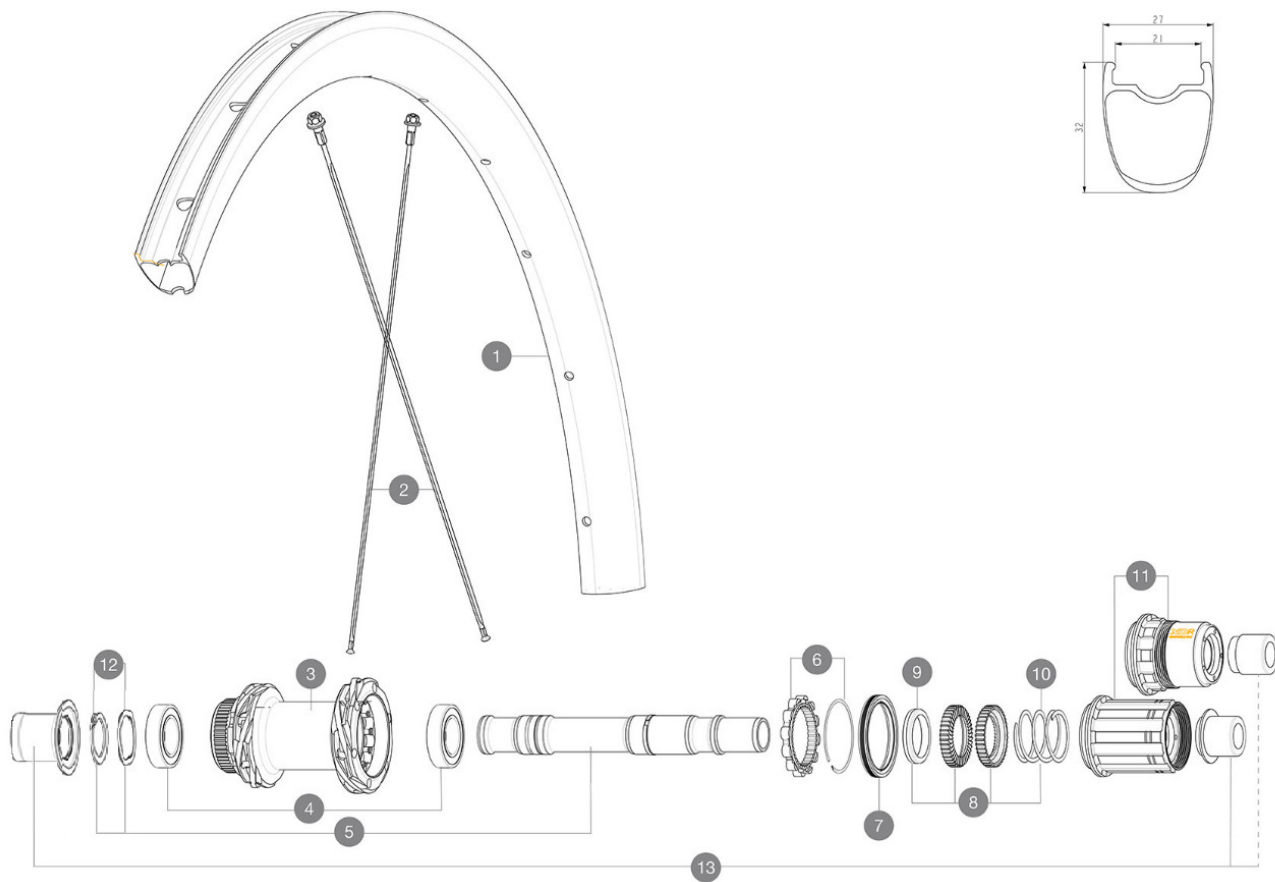

# MAVIC Cosmic SLS 32 Disc

1  
2021  
REAR

## REFERENCES WHEELS

R36771 Cosmic SLS 32 DCL Rr

R39081 Cosmic SLS 32 DCL Rr XDR

## HUB SHELLS

3	N/A	HUB BODY
3	N/A	HUB BODY
4	M40076	HUB BEARINGS 17x30x7 6903 x 2
5	V2373401	KIT ID360 135/142 DCL L1 AXLE WITH CLIP
6	V2252701	KIT ID360 INSERT SHAPED EAR LOBE > 2017
7	V00063631	Kit ID360 seal version 2 (larger)
8	V2251701	KIT ID360 2 RATCHETS + SPRING + GREASE
9	V2500501	KIT ID360 3 PADS NOISE REDUCING
10	V2251801	KIT 3 ID360 ROAD SPRINGS
11	V3430101	HG11 Freewheel Body ID360
11	V2580101	FREEHUB BODY XD Road ID360
12	V2373001	KIT ADJUST. SYSTEM QRM AUTO ID360 for 17x30x7 bearing

## ADAPTERS

13	V2510701	ID360V2RrAxleAdapt12x142/148
----	----------	------------------------------

**MAVIC** *Cosmic SLS 32 Disc*

**Specifications**

WHEEL WEIGHTS