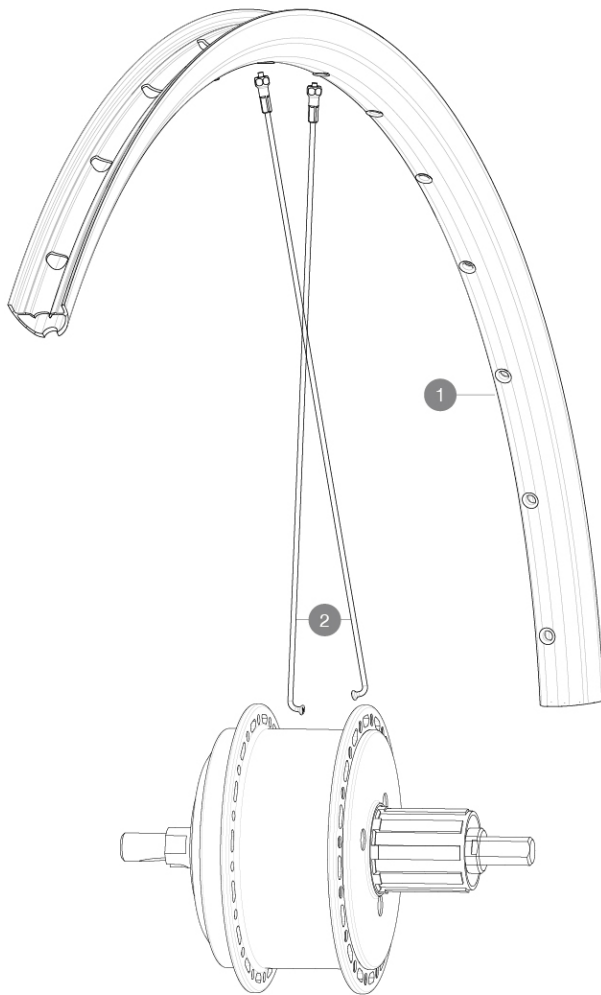

**MAVIC** **ALLROAD S DISC EBM**

Recommended tyre sizes: 28 to 64 mm (1.1" to 2.5")

**REFERENCES WHEELS****RIMS**

&amp;NBSP;:

<b>1</b>	V4092313	Kit Rear rim EBM Allroad S While Stocks lasts
	V2620101	UST RIM TAPE 25mm (for 21-24mm wide rim)

**SPOKES**

<b>2</b>	V3667801	Kit 16 NDS round Jbent spoke 255mm Aksium Elite UST Disc EBM
----------	----------	--

**MAVIC** ***ALLROAD S DISC EBM***

***Specifications***

WHEEL WEIGHTS