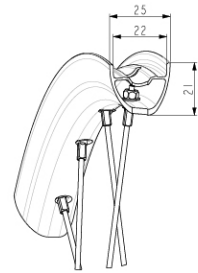

**MAVIC** **ALLROAD S DISC EBM**

Recommended tyre sizes: 28 to 64 mm (1.1" to 2.5")

**REFERENCES WHEELS****RIMS**

&amp;NBSP;:

<b>1</b>	V4092313	Kit Rear rim EBM Allroad S While Stocks lasts
	V2620101	UST RIM TAPE 25mm (for 21-24mm wide rim)

**SPOKES**

<b>2</b>	V3667801	Kit 16 NDS round Jbent spoke 255mm Aksium Elite UST Disc EBM
----------	----------	--

**MAVIC** ***ALLROAD S DISC EBM***

***Specifications***

WHEEL WEIGHTS