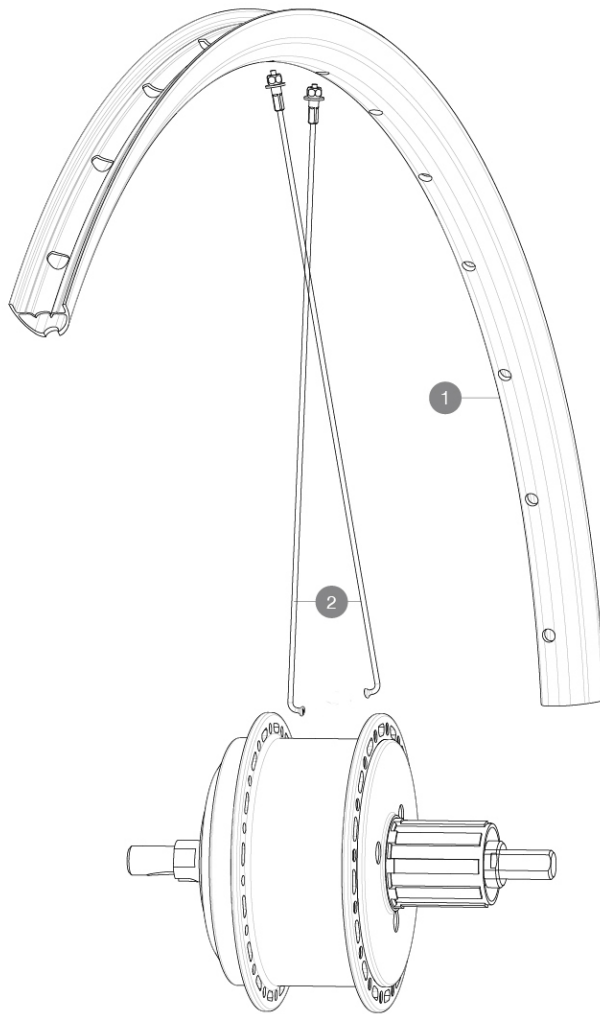

REFERENCES WHEELS

RIMS

&NBSP;:

1	V4092513	Kit Rear rim EBM Allroad Pro Carbon SL while stock lasts
	V2620101	UST RIM TAPE 25mm (for 21-24mm wide rim)

SPOKES

2	V3667701	Kit 16 DS round Jbent spokes 251mm Aksium Elite UST Disc EBM
----------	----------	--

ALLROAD PRO CARBON SL DISC EBM

2021

REAR

Specifications

VERSIONS

• Freewheel : Shimano/Sram

WHEEL WEIGHTS