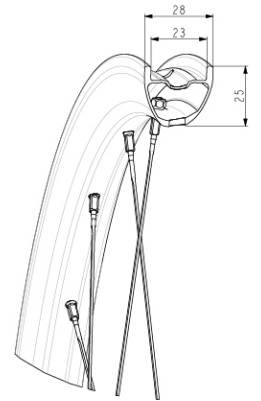

REFERENCES WHEELS

RIMS

&NBSP;:

1	V4092513	Kit Rear rim EBM Allroad Pro Carbon SL while stock lasts
	V2620101	UST RIM TAPE 25mm (for 21-24mm wide rim)

SPOKES

2	V3667701	Kit 16 DS round Jbent spokes 251mm Aksium Elite UST Disc EBM
----------	----------	--

ALLROAD PRO CARBON SL DISC EBM

2021

REAR

Specifications

VERSIONS

• Freewheel : Shimano/Sram

WHEEL WEIGHTS