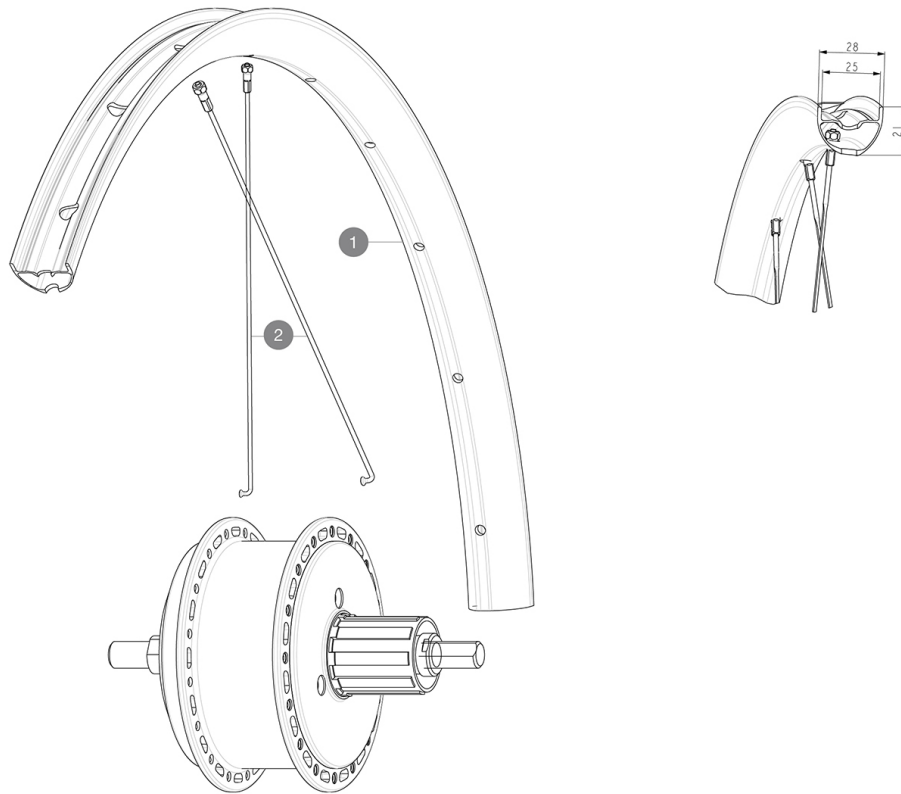

## REFERENCES WHEELS

R41711 ALLROAD EBM KHM 650B M11

## RIMS

&NBSP;;

1	V4095213	Kit Rear rim EBM Allroad 650B
	V2700101	UST Tape 28mm for 25 to 27mm wide rims

## SPOKES

2	V4165101	Kit 16 Rear Allroad 650B Jbent Spoke 235 EBM + black nipple
---	----------	---

## **DELIVERED WITH**

Pre-installed tubeless rim tape	
Pre-installed tubeless rim tape	
Pre-installed tubeless rim tape	