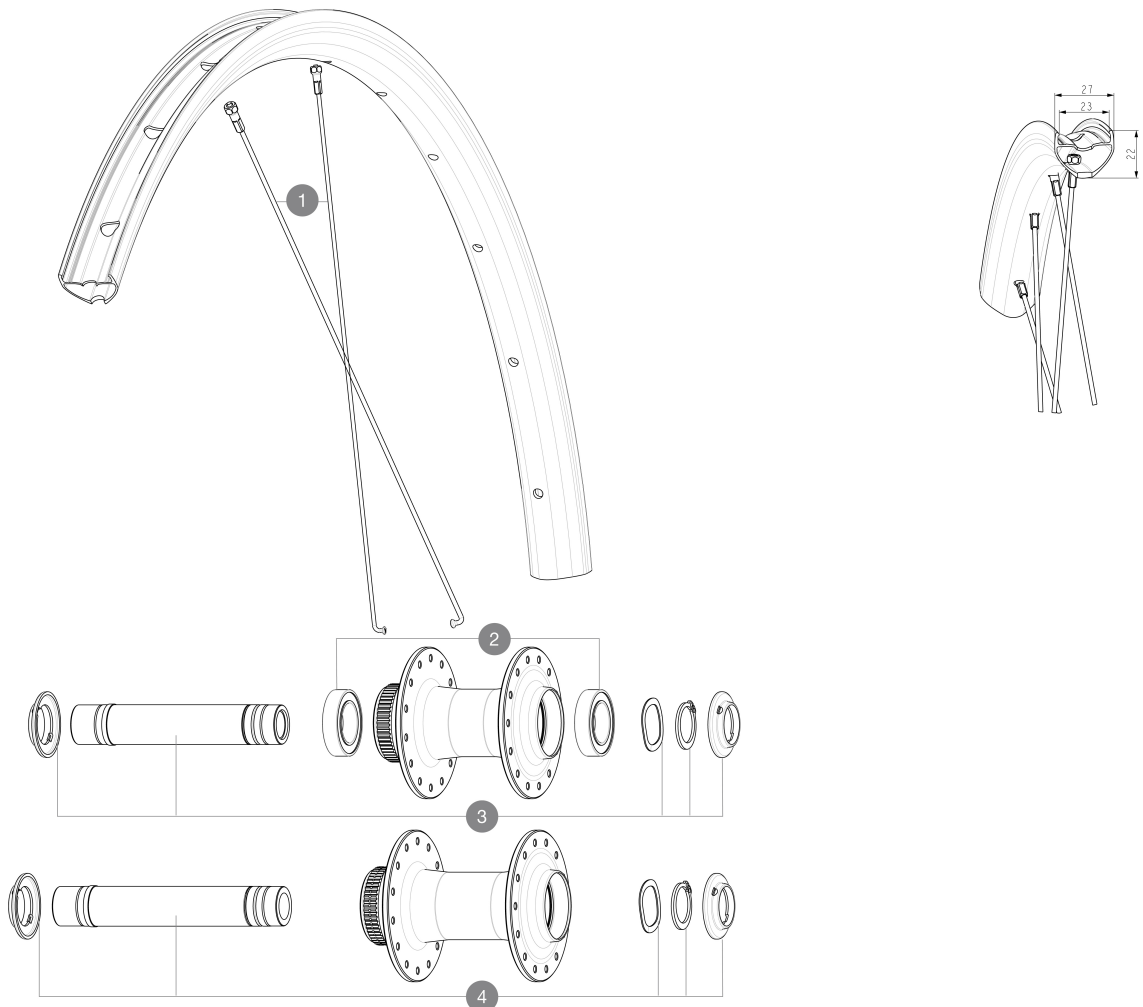

REFERENCES WHEELS

SPOKES

1	V00062331	Kit 14 ft/r Jbent bk rd spk 298 29"+np
---	-----------	--

HUB SHELLS

2	V2500901	KIT BEARINGS 18x30x7 + WAVED WASHER + CLIP
3	V2374001	KIT 12x100mm FRONT AXLE DCL QRM AUTO ALLROAD > 2019
4	V00083231	Kit 110mm axle QRM auto road DCL

ADAPTERS

V2680301	"Kit Ft Road Adapter 12 >> 9mm"
----------	---------------------------------

MAVIC **ALLROAD 1 23MM****Specifications**

WHEEL WEIGHTS