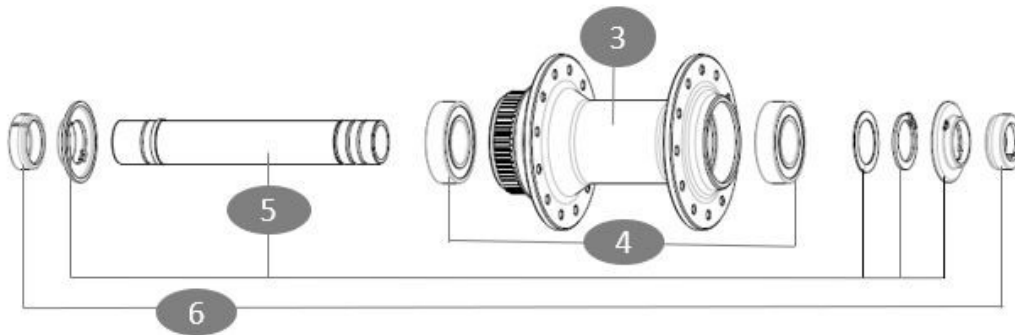

**MAVIC** **COSMIC S 42 DISC****REFERENCES WHEELS**

ASTM CATEGORY 2 : road and offroad with jumps less than 15cm

For a longer longevity of the wheel, Mavic recommends that the total weight supported by the wheels doesn't exceed 120kg, bike included

**RIMS**

&amp;NBSP;:

1	V00106031	KIT FT/RR RIM COSMIC S42 DISC
	V2620101	UST RIM TAPE 25mm (for 21-24mm wide rim)

**SPOKES**

2	V00106131	KIT 12FT/RR COSMIC S42 SPK 273
---	-----------	--------------------------------

**HUB SHELLS**

3	N/A	HUB BODY
4	M40129	KIT 2 BEARINGS 6902 15x28x7
5	V2373301	KIT QRM AUTO FRONT AXLE 12mm > 2019

**ADAPTERS**

6	V2680501	12mm Road Axle Cap QRM Auto
---	----------	-----------------------------