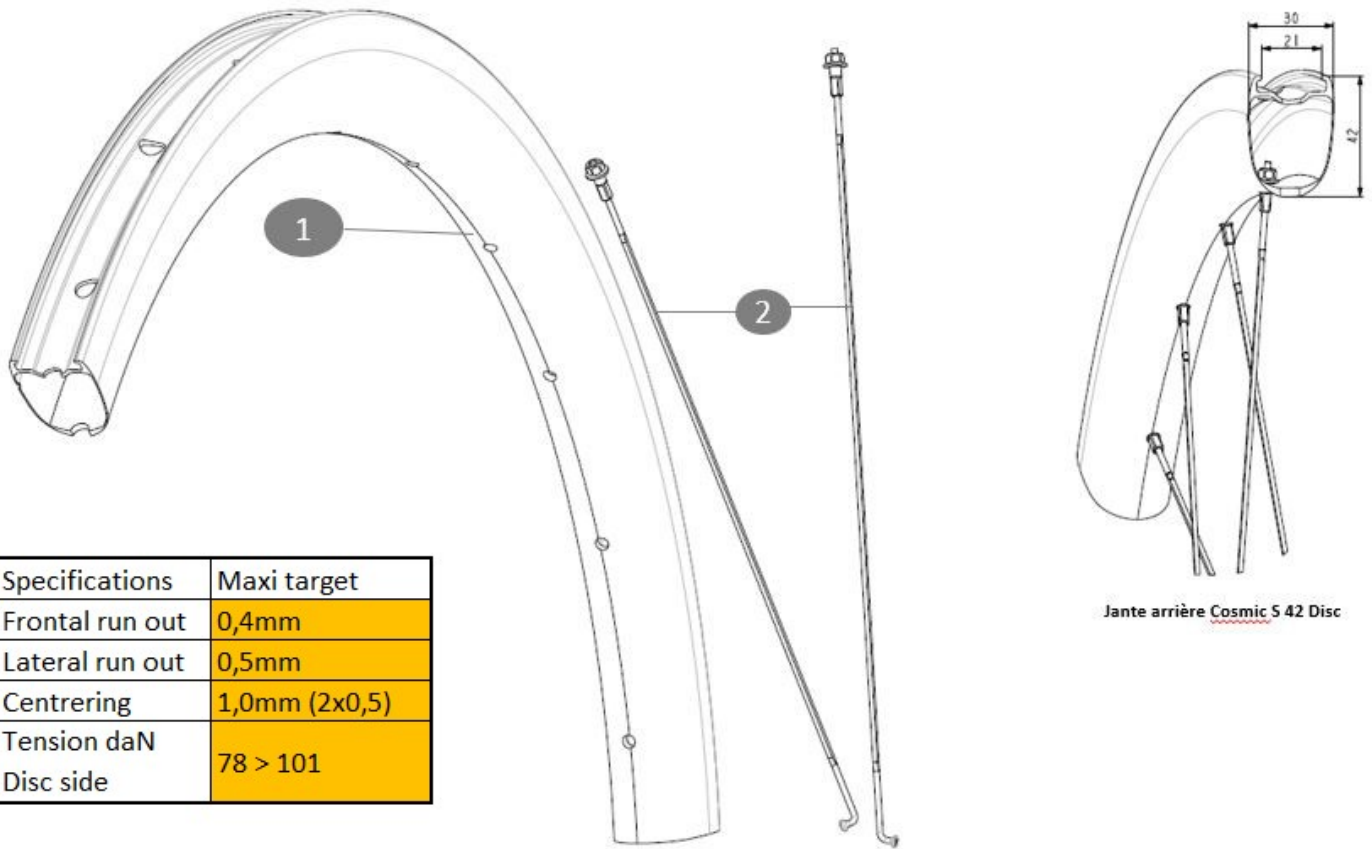

**MAVIC** **COSMIC S 42 DISC****REFERENCES WHEELS**

ASTM CATEGORY 2 : road and offroad with jumps less than 15cm

For a longer longevity of the wheel, Mavic recommends that the total weight supported by the wheels doesn't exceed 120kg, bike included

**RIMS**

&amp;NBSP;:

1	V00106031	KIT FT/RR RIM COSMIC S42 DISC
	V2620101	UST RIM TAPE 25mm (for 21-24mm wide rim)

**SPOKES**

2	V00106131	KIT 12FT/RR COSMIC S42 SPK 273
---	-----------	--------------------------------

**HUB SHELLS**

3	N/A	HUB BODY
4	M40129	KIT 2 BEARINGS 6902 15x28x7
5	V2373301	KIT QRM AUTO FRONT AXLE 12mm > 2019

**ADAPTERS**

6	V2680501	12mm Road Axle Cap QRM Auto
---	----------	-----------------------------