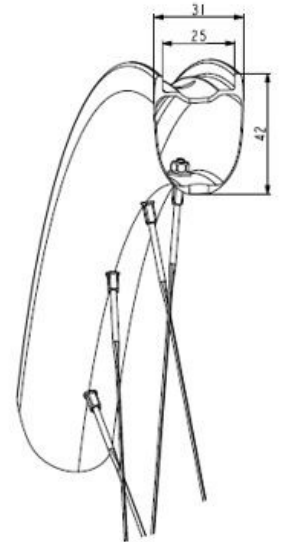

**MAVIC** **ALLROAD SL CARBON****REFERENCES WHEELS**

ASTM CATEGORY 2 : road and offroad with jumps less than 15cm

For a longer longevity of the wheel, Mavic recommends that the total weight supported by the wheels doesn't exceed 120kg, bike included

Non-Boost : 12x135 rear axle adapters (V2510901)

Boost : Torque Caps for Center Lock hub (V2374401)

Jante avant Allroad SL Carbone

Specifications	Maxi target
Frontal run out	0,4mm
Lateral run out	0,5mm
Centring	1,0mm (2x0,5)
Tension daN	105 > 127
Disc side	

**RIMS**

&NBSP;:

1 V00104731 KIT FT/RR RIM ALRD SL CARBON

**SPOKES**

2 V00104631 Kit 12 Front/Rear Allroad SL Carbon spoke 278mm

**HUB SHELLS**

3 N/A HUB BODY  
 4 V2500901 KIT BEARINGS 18x30x7 + WAVED WASHER + CLIP  
 5 V2374001 KIT 12x100mm FRONT AXLE DCL QRM AUTO ALLROAD > 2019

**OPTIONS**

V2680301 "Kit Ft Road Adapter 12 >> 9mm"  
 V2373501 QRM Auto front axle 15mm for DCL Allroad wheels > 2019  
 V2372501 15mm MTB Axle Cap QRM Auto From 2019