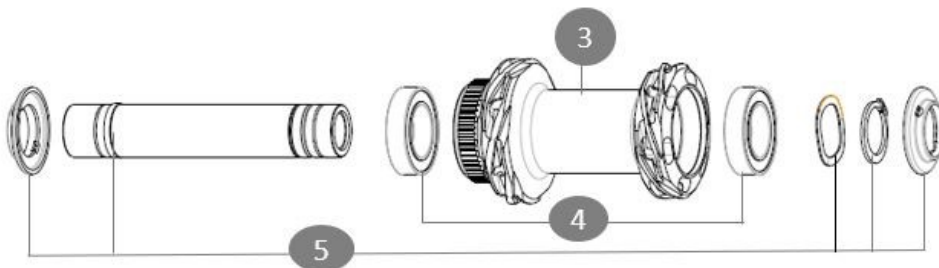

Non-Boost : 12x135 rear axle adapters (V2510901)

Boost : Torque Caps for Center Lock hub (V2374401)

Jante avant Allroad SL Carbone

Specifications	Maxi target
Frontal run out	0,4mm
Lateral run out	0,5mm
Centring	1,0mm (2x0,5)
Tension daN	105 > 127
Disc side	

**RIMS**

&NBSP;:

1 V00104731 KIT FT/RR RIM ALRD SL CARBON

**SPOKES**

2 V00104631 Kit 12 Front/Rear Allroad SL Carbon spoke 278mm

**HUB SHELLS**

3 N/A HUB BODY  
 4 V2500901 KIT BEARINGS 18x30x7 + WAVED WASHER + CLIP  
 5 V2374001 KIT 12x100mm FRONT AXLE DCL QRM AUTO ALLROAD > 2019