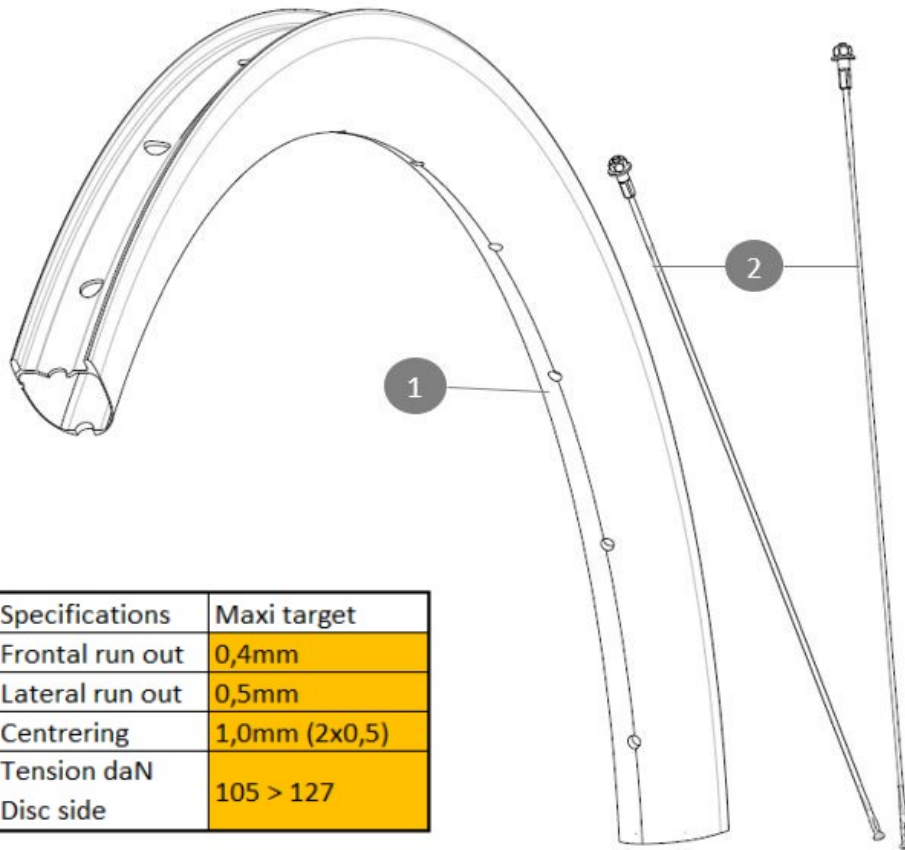

**MAVIC** **ALLROAD SL CARBON****REFERENCES WHEELS**

ASTM CATEGORY 2 : road and offroad with jumps less than 15cm

For a longer longevity of the wheel, Mavic recommends that the total weight supported by the wheels doesn't exceed 120kg, bike included

Non-Boost : 12x135 rear axle adapters (V2510901)

Boost : Torque Caps for Center Lock hub (V2374401)

Jante avant Allroad SL Carbone

Specifications	Maxi target
Frontal run out	0,4mm
Lateral run out	0,5mm
Centring	1,0mm (2x0,5)
Tension daN	105 > 127
Disc side	

**RIMS**

&NBSP;:

1 V00104731 KIT FT/RR RIM ALRD SL CARBON

**SPOKES**

2 V00104631 Kit 12 Front/Rear Allroad SL Carbon spoke 278mm

**HUB SHELLS**

3 N/A HUB BODY  
 4 V2500901 KIT BEARINGS 18x30x7 + WAVED WASHER + CLIP  
 5 V2374001 KIT 12x100mm FRONT AXLE DCL QRM AUTO ALLROAD > 2019

**OPTIONS**

V2680301 "Kit Ft Road Adapter 12 >> 9mm"  
 V2373501 QRM Auto front axle 15mm for DCL Allroad wheels > 2019  
 V2372501 15mm MTB Axle Cap QRM Auto From 2019