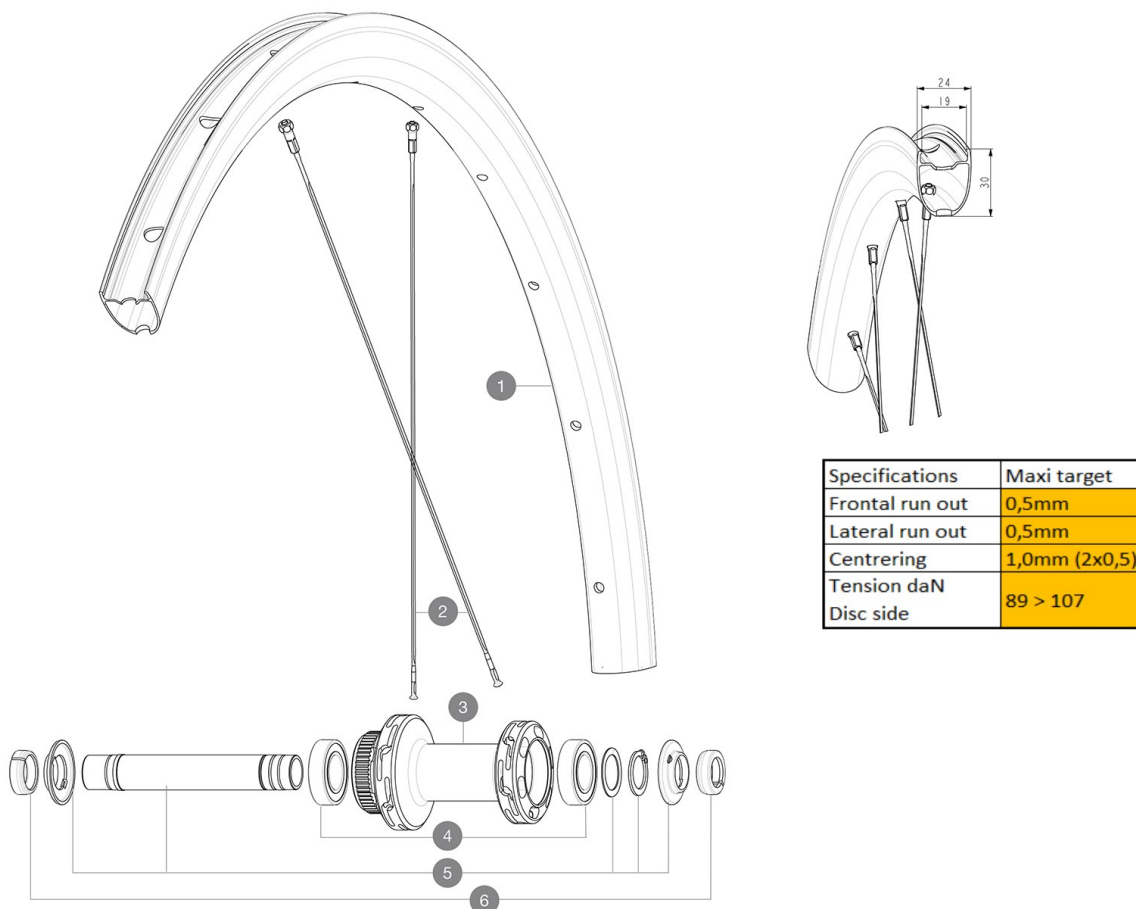

ASTM CATEGORY 2 : road and offroad with jumps less than 15cm  
 For a longer longevity of the wheel, Mavic recommends that the total weight supported by the wheels doesn't exceed 120kg, bike included  
 Maximum tyre size: width 62mm - pressure max. 3.8Bar/55PSI

## REFERENCES WHEELS