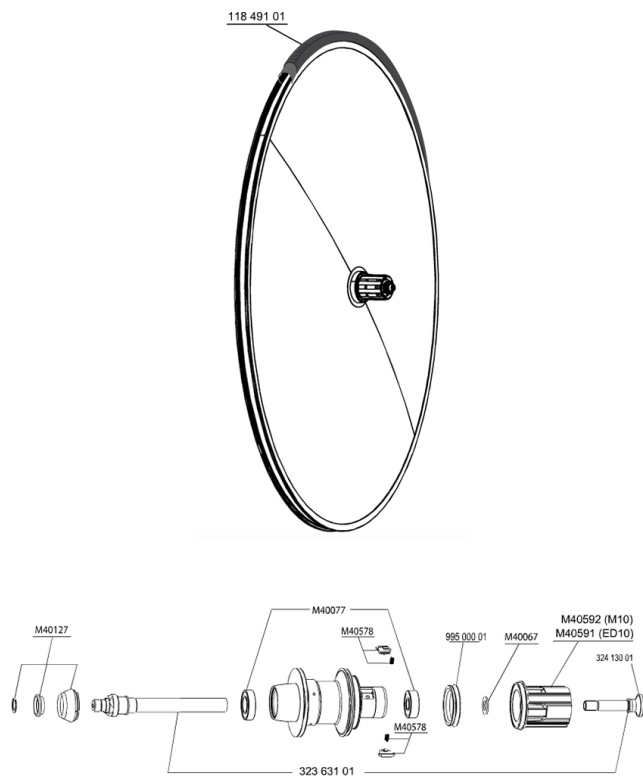

REFERENCES WHEELS

**HUB SHELLS**

M40077	REAR HUB 608+6901 BEARINGS
M40591	FTSL FREEWHEEL BODY ED10
32363101	COMETE ROAD R.AXLE ED10 / M10
99500001	FTSL/FTSX FREEHUB BODY SEAL
M40578	FTSL PAWLS KIT (ROAD WHEELS)
M40127	REAR COMETE ROAD AXLE CAP+RING
M40592	FTSL FREEWHEEL BODY M10
M40067	INTERNAL FREEWHEEL SPACER FTSL/FTSX

**TYRES**

11849101	Yksion PowerLink Tubular 23
----------	-----------------------------

**MAVIC** *Comète Road*

***Specifications***

WHEEL WEIGHTS