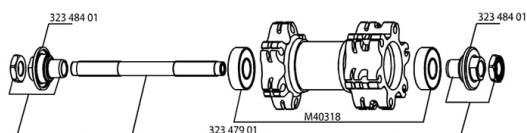

## REFERENCES WHEELS

127088	CROSSRIDE DISC 011 DCL FRT	127091	CROSSRIDE DISC 011 6T FRT
127090	CROSSRIDE DISC 011 DCL PR	127093	CROSSRIDE DISC 011 6T PR

## RIMS

&NBSP;:

12021615	FRONT/REAR CROSSRIDE DISC 11 RIM
----------	----------------------------------

## SPOKES

99687501	KIT 12 CROSSRIDE DISC STEEL BLK SPOKES 263mm
----------	--

## HUB SHELLS

32347901	FRONT AXLE QRM UB
M40318	KIT 2 HUB BEARINGS 6001
32348401	EXPANSIBLE BEARINGS SUPPORT

**MAVIC** *Crossride Disc*

***Specifications***

WHEEL WEIGHTS