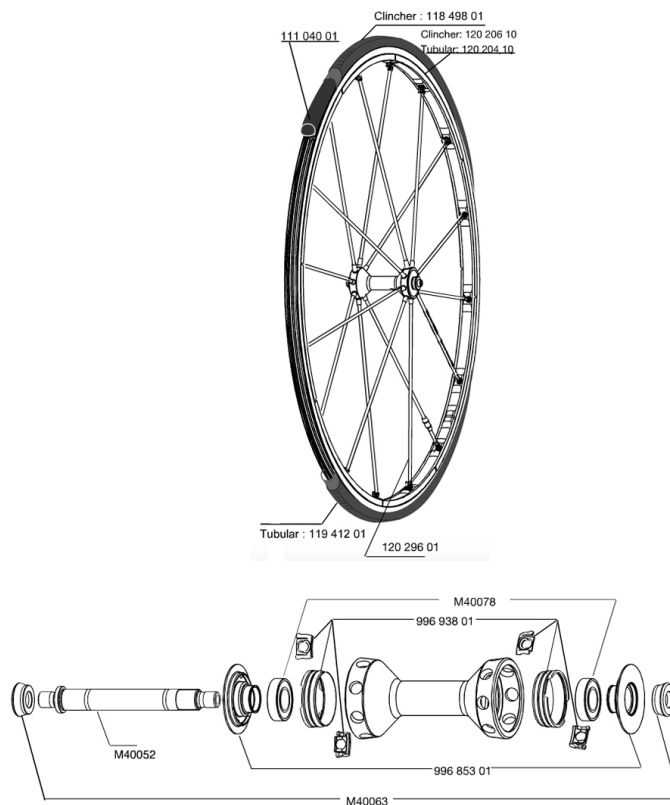

REFERENCES WHEELS

120057	R-SYS SLR FRT WTS	120060	R-SYS SLR ED11 PR WTS
120058	R-SYS SLR TUBULAR FRT WTS	120061	R-SYS SLR TUBULAR M10 PR WTS
120059	R-SYS SLR M10 PR WTS	120062	R-SYS SLR TUBULAR ED11PR WTS

RIMS

&NBSP;:

12020610	FRONT R-SYS SLR CLINCHER RIM
12020410	FRONT R-SYS SLR TUBULAR RIM

SPOKES

12029601	KIT 9 FT R-SYS SLR CLINC/TUB BLK SPK 285mm
99693801	2 SILVER TRACOMP RINGS + CLIPS

HUB SHELLS

M40063	2 FRONT AXLE FORK SUPPORT
M40052	FRONT HUB AXLE
99685301	ADJUSTING NUT+CAP R-SYS PREMIUM
M40078	FRONT HUB BEARINGS 6901 x 2

MAINTENANCE

11104001	Chambres à air 48mm
----------	---------------------

TYRES

11941201	Yksion Griplink Tubular 23 (boya)
11849801	Yksion Griplink 23

MAVIC *R-Sys SLR*

Specifications

WHEEL WEIGHTS