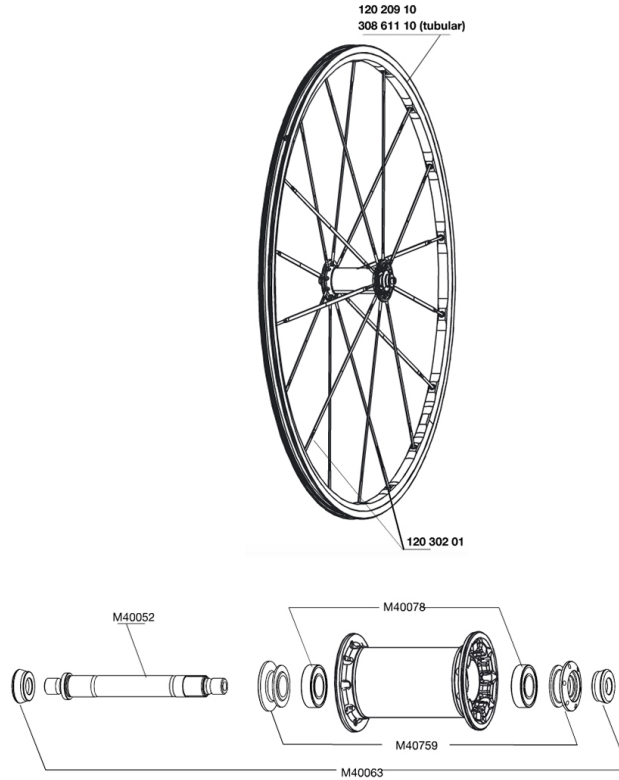

## REFERENCES WHEELS

112018	KSYRIUM SR FRT	307562	KSYRIUM SR TUBULAR FRT
112021	KSYRIUM SR M10 PR	307565	KSYRIUM SR TUBULAR/M10 PR
112022	KSYRIUM SR ED11 PR	307566	KSYRIUM SR TUBULAR/ED11 PR

## RIMS

&NBSP;:

30861110	FRONT KSYRIUM SR TUBULAR RIM
12020910	FRONT KSYRIUM SR RIM

## SPOKES

12030201	KIT 12 FT KSYRIUM SLR/SR/SL 11 BLK SPK 285mm
----------	--

## HUB SHELLS

M40063	2 FRONT AXLE FORK SUPPORT
M40052	FRONT HUB AXLE
M40078	FRONT HUB BEARINGS 6901 x 2

**MAVIC** *Ksyrium SR*

***Specifications***

WHEEL WEIGHTS