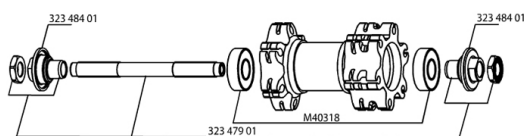

**REFERENCES WHEELS**

117786	CROSSRIDE UB/D011D6TSilvFRT	117788	CROSSRIDE UB/D011D6TSilv PR
--------	-----------------------------	--------	-----------------------------

**RIMS**

&NBSP;:

12021715	FRONT/REAR CROSSRIDE UB DISC 11 RIM
----------	-------------------------------------

**SPOKES**

99689201	12 SPOKES CROSSRIDE UB/DISC 09 262mm
----------	--------------------------------------

**HUB SHELLS**

32347901	FRONT AXLE QRM UB
M40318	KIT 2 HUB BEARINGS 6001
32348401	EXPANSIBLE BEARINGS SUPPORT

**MAVIC** **CROSSRIDE UB/DISC 011****DELIVERED WITH**

BR101 quick releases	
Rim tape	
User guide	

**Specifications****RIMS**

- **Material** : 6106 Aluminum
- **Joint** : pinned
- **Drilling** : traditional
- **Eyelet** : H2 technology
- **Brake track** : UB Control
- **Valve hole diameter** : 8,5 mm with pop off reducer
- **Tyre** : tubetype
- **Internal width** : 19 mm
- **ETRTO size** : 559x19C
- **Recommended tyre sizes** : 1.5 to 2.3

**SPOKES**

- **Material** : steel
- **Shape** : straight pull, bladed
- **Nipples** : brass, self lock concept
- **Count** : 24 front and rear
- **Lacing** : front and rear crossed 2

**WHEEL HUB**

- **Front and rear bodies** : aluminum
  - **Front and rear axle material** : steel
- QRM  
FTS-X steel