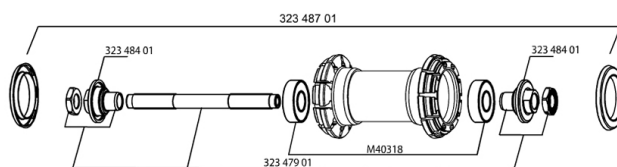

REFERENCES WHEELS

117794 CROSSRIDE UB 011 PR

117792 CROSSRIDE UB 011 FRT

RIMS

&NBSP;;

12021815 KIT FRONT/REAR CROSSRIDE UB 2011 RIM

SPOKES

99606901 KIT 10 FT/NDS CROSSRIDE UB 08 BLACK SPOKE

HUB SHELLS

32348401 EXPANSIBLE BEARINGS SUPPORT

32347901 FRONT AXLE QRM UB

32348701 HUB CAP XMAX END/KSY EQ/COSMOS

M40318 KIT 2 HUB BEARINGS 6001