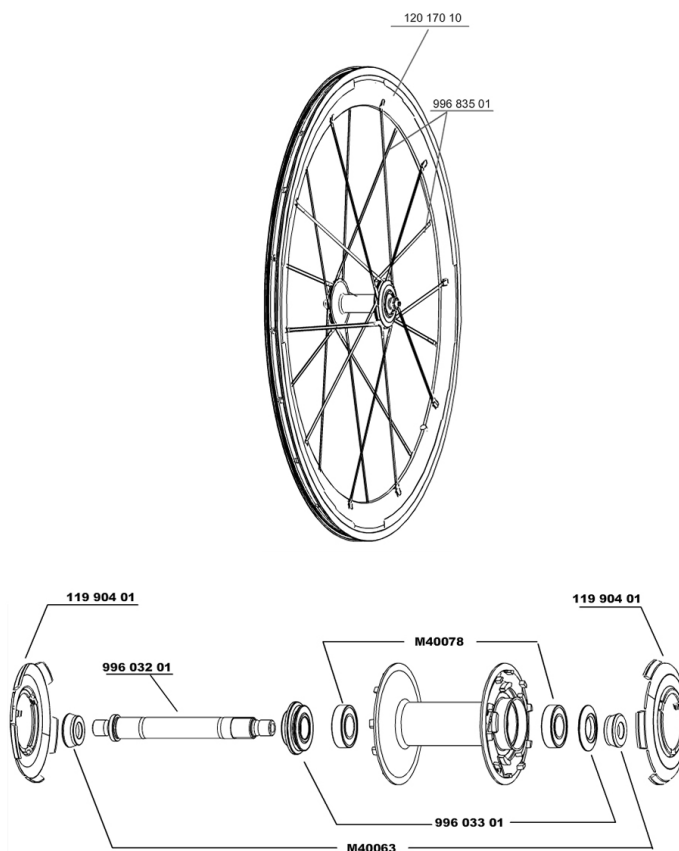

REFERENCES WHEELS

119216	COSMIC CARBONE SR FRT	119220	COSMIC CARBONE SR ED11PR
119219	COSMIC CARBONE SR M10PR		

RIMS

&NBSP;;

12017010	FRONT COSMIC CARBONE SR RIM
----------	-----------------------------

SPOKES

99683501	5 SPOKES CARBONE SLR FRT+0FW
----------	------------------------------

HUB SHELLS

M40063	2 FRONT AXLE FORK SUPPORT
11990401	FRT/NON DS COSMIC CARBON SLR HUB CAP
99603301	FRONT ADJUST.NUT+CAP COS.CARB.ULTIMATE
M40078	FRONT HUB BEARINGS 6901 x 2
99603201	FRT AXLE COS.CARBONE ULTIMATE

MAVIC *Cosmic Carbone SR*

Specifications

WHEEL WEIGHTS