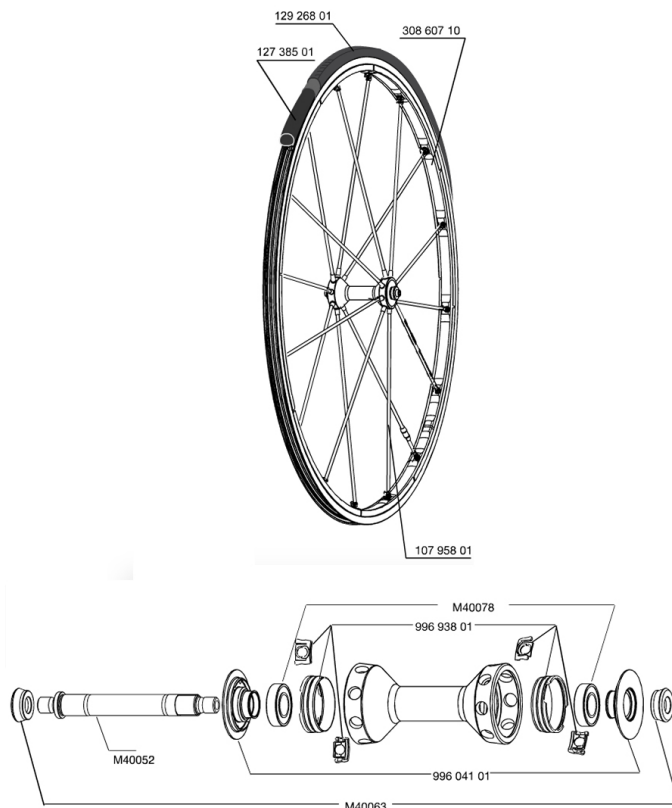

REFERENCES WHEELS

127959	R-SYS 012 FRT WTS	127963	R-SYS 012 ED11 PR WTS
127962	R-SYS 012 M10 PR WTS		

RIMS

&NBSP;:

30860710	KIT FRONT RIM R-SYS 12
----------	------------------------

SPOKES

99693801	2 SILVER TRACOMP RINGS + CLIPS
10795801	KIT 9 FRT R-SYS/SL CARBON TUB SILV SPK 285mm

HUB SHELLS

M40052	FRONT HUB AXLE
99604101	ADJUSTING NUT + CAP R-SYS
M40078	FRONT HUB BEARINGS 6901 x 2
M40063	2 FRONT AXLE FORK SUPPORT

MAINTENANCE

12738501	Road Innertube Presta 48mm
----------	----------------------------

TYRES

12926801	Yksion Griplink white 23
----------	--------------------------

Specifications

WHEEL WEIGHTS