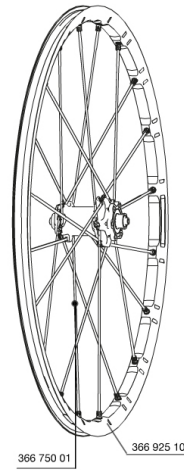

2014

REFERENCES WHEELS

**RIMS**

&NBSP;:

36692510	"KIT FRONT CROSSMAX SLR 27,5"" RIM"
----------	-------------------------------------

SPOKES

36675001	"KIT 10 NDS XMAX SLR/ENDURO 27,5"" ALU SPK 281,5mm"
----------	---

HUB SHELLS

99688301	9/15 CL FRT AXLE CROSSMAX/KSY PRO CARBON SL C
99688601	BEARING KIT 9/15 DCL HUB 20x32x7 6804 + 25x37x7 6805

ADAPTERS

99694101	ADAPTER Ft 15 to 9mm QR
----------	-------------------------

CROSSMAX SLR 650b (27,5) Center-lock

2014
FRONT

Specifications
WHEEL WEIGHTS

2014