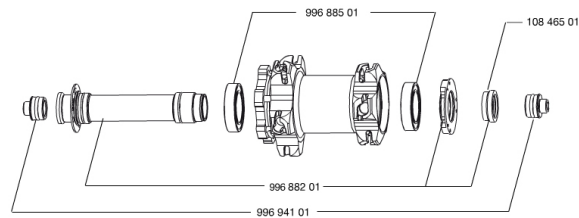

2014

REFERENCES WHEELS

**RIMS**

&NBSP;:

36692510	"KIT FRONT CROSSMAX SLR 27,5"" RIM"
----------	-------------------------------------

SPOKES

36675001	"KIT 10 NDS XMAX SLR/ENDURO 27,5"" ALU SPK 281,5mm"
----------	---

HUB SHELLS

99688301	9/15 CL FRT AXLE CROSSMAX/KSY PRO CARBON SL C
99688601	BEARING KIT 9/15 DCL HUB 20x32x7 6804 + 25x37x7 6805

ADAPTERS

99694101	ADAPTER Ft 15 to 9mm QR
----------	-------------------------

CROSSMAX SLR 650b (27,5) Center-lock

2014
FRONT

Specifications
WHEEL WEIGHTS

2014