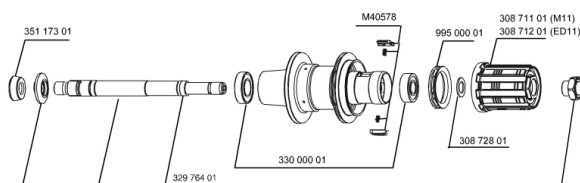

REFERENCES WHEELS

HUB SHELLS

33000001	REAR HUB B9+6901 BEARINGS 2013
30871101	FTS-L ROAD FREEWHEEL BODY HG11 8/9 compatible
30872801	SET OF 3 INTERNAL SILVER SPACERS 9mm FTS-L
99500001	FTSL/FTSX FREEHUB BODY SEAL
32976401	REAR AXLE KIT COMETE 2013
30871201	FTS-L ROAD FREEWHEEL BODY ED11 8/9 compatible
M40578	FTSL PAWLS KIT (ROAD WHEELS)

ADAPTERS

35117301	FT/RR FORK REST R-SYS/CC ULTIMATE > 2013/KSY PRO CARB T
----------	---

MAVIC *Comete Road***DELIVERED WITH**

BR601 quick release	
BR601 quick release	
Wheelbag	
Wheelbag	
Exalith brake pads	
Exalith brake pads	
Valve extender	
Valve extender	
Multifonction adjustment wrench	
Multifonction adjustment wrench	
User guide	
User guide	

Specifications**RIMS**

- Recommended tyre sizes : 19 to 28 mm

WHEEL HUB

- Rear body : aluminum
 - Rear body : aluminum
 - Color : black
 - Axle material : aluminum
- QRM+
- Rear axle material : titanium and aluminum
- FTS-L steel
QRM+
FTS-L steel