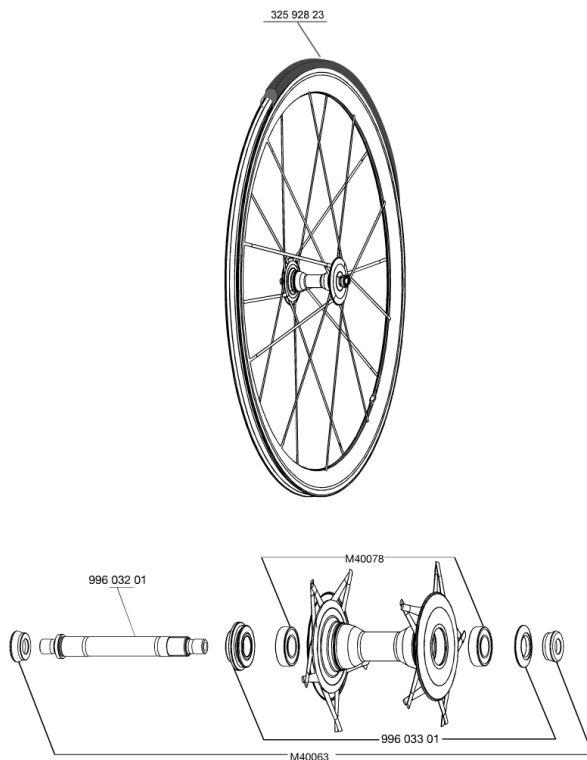

**REFERENCES WHEELS**

326536 C.CARB ULTIMATE 013 FRT WTS

**HUB SHELLS**

99603301	FRONT ADJUST.NUT+CAP COS.CARB.ULTIMATE
M40078	FRONT HUB BEARINGS 6901 x 2
99603201	FRT AXLE COS.CARBONE ULTIMATE
M40063	2 FRONT AXLE FORK SUPPORT

**TYRES**

32592823	YksionProSSCGripLinkTu 23
----------	---------------------------

### RIMS

- **Material** : 100% woven 12K carbon fiber
- **Color** : carbon
- **Height** : 40 mm, rear asymmetrical
- **Drilling** : no holes, spokes molded to the rim
- **Brake track** : carbon
- **Valve hole diameter** : 6.5 mm
- **Tyre** : tubular
- **ETRTO size** : 28" tubular
- **Recommended tyre sizes** : 19 to 28 mm

### WHEEL WEIGHTS

Wheel weight 520