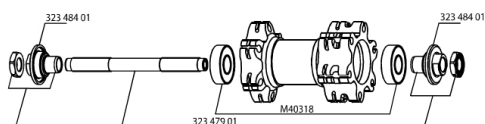

REFERENCES WHEELS

326554 CROSSRIDE DISC 013 D61 FRT

326563 CROSSRIDE DISC 013 Dcl FRT

RIMS

&NBSP;;

35124015 "KIT FRONT/REAR CROSSRIDE DISC 26"" 2013 RIM"

SPOKES

99687501 KIT 12 CROSSRIDE DISC STEEL BLK SPOKES 263mm

HUB SHELLS

M40318 KIT 2 HUB BEARINGS 6001

32348401 EXPANSIBLE BEARINGS SUPPORT

32347901 FRONT AXLE QRM UB

MAVIC Crossride Disc

DELIVERED WITH

BR101 quick releases	
Rim tape	
Valve reducer	
User guide	

Specifications

RIMS

- **Material** : 6106 Aluminum
 - **Color** : black anodized
 - **Joint** : pinned
 - **Drilling** : traditional
 - **Eyelet** : H2 technology
- Disc brake specific profile
- **Valve hole diameter** : 8,5 mm with pop off reducer
 - **Tyre** : tubetype
 - **Internal width** : 19 mm
 - **ETRTO size** : 559x19C
 - **Recommended tyre sizes** : 1.5 to 2.3

SPOKES

- **Material** : steel
- **Shape** : straight pull, bladed
- **Color** : black
- **Nipples** : brass, self lock concept
- **Count** : 24 front and rear
- **Lacing** : front and rear crossed 2

WHEEL HUB