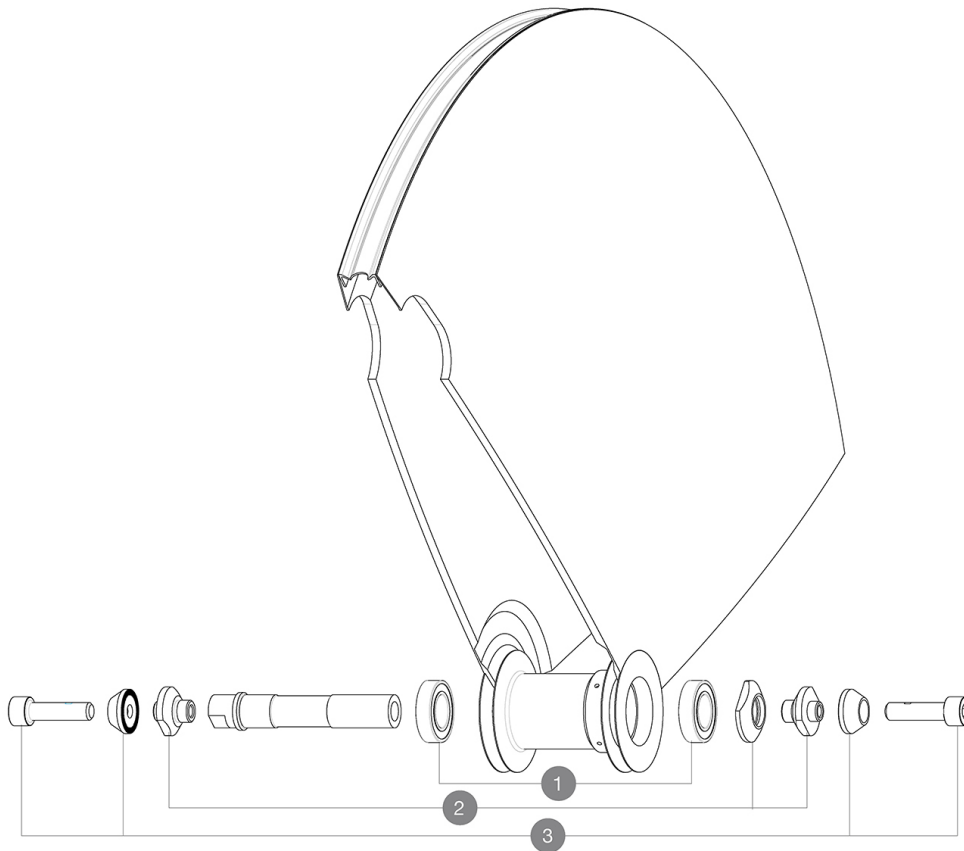

REFERENCES WHEELS

327309 COMETE TRACK 013 TUBULAR FRT

HUB SHELLS

1	M40129	KIT 2 BEARINGS 6902 15x28x7
2	11188701	COMETE FRONT AXLE TRACK
3	M40124	M6 AXLE BOLTS/ALU SUPPORTS FRT IO TRACK

MAVIC *Comete Track***DELIVERED WITH**

Fixing nuts	
Fixing nuts	
Wheelbag	
Wheelbag	
Valve extender	
Valve extender	
Cog lock nut	
Cog lock nut	
User guide	
User guide	

Specifications**RIMS**

- Recommended tyre sizes : 19 to 28 mm

WHEEL HUB

- Body : aluminum
- Body : aluminum
- Color : black
- Axle material : aluminum
- Axle material : aluminum