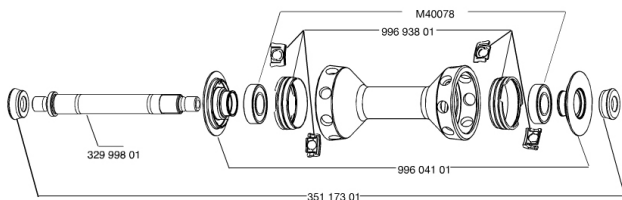

REFERENCES WHEELS

328274 R-SYS 013 FRT WTS

RIMS

&NBSP;:

30860710 KIT FRONT RIM R-SYS 12

SPOKES

99693801 2 SILVER TRACOMP RINGS + CLIPS
10795801 KIT 9 FRT R-SYS/SL CARBON TUB SILV SPK 285mm

HUB SHELLS

Specifications**RIMS**

- **Material** : Mxstal
- **Material** : Mxstal
- **Color** : black anodized
- **Height** : front 22 mm, rear 25 mm asymmetrical
- **Joint** : SUP
- **Height** : front 22 mm, rear 25 mm asymmetrical
- **Joint** : SUP
- **Drilling** : Fore
- **Brake track** : UB Control
- **Drilling** : Fore
- **Weight reduction** : ISM
- **Valve hole diameter** : 6.5 mm
- **Brake track** : UB Control
- **Weight reduction** : ISM
- **Tyre** : clincher
- **Valve hole diameter** : 6.5 mm
- **Tyre** : clincher
- **ETRTO size** : 622x15C
- **ETRTO size** : 622x15C
- **Recommended tyre sizes** : 19 to 32 mm
- **Recommended tyre sizes** : 19 to 32 mm

WHEEL WEIGHTS

Wheel weight 575

SPOKES

Download date: 2024-07-16 / Update date: 2022-03-01

- **Material** : carbon fiber (front and rear non drive side) and Zircal (rear drive side)