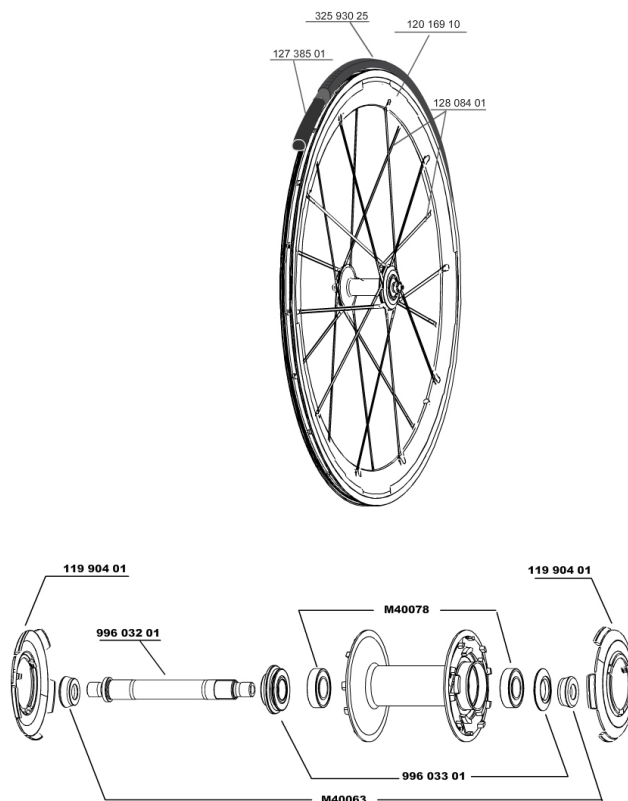

REFERENCES WHEELS

328366 C. CARBONE SLR 013 FRT WTS

RIMS

&NBSP;:

12016910 KIT FRONT COSMIC CARBONE SLR RIM

SPOKES

12808401 KIT 5 FT/NDS COSMIC CARBON SLR SPOKE/2 CAP

HUB SHELLS

Specifications**RIMS**

- **Material** : Maxtal and 12K carbon fiber
- **Material** : Maxtal
- **Color** : carbon and Exalith
- **Height** : 52 mm
- **Joint** : SUP
- **Drilling** : traditional
- **Eyelet** : single
- **Brake track** : Exalith 2
- **Weight reduction** : ISM
- **Valve hole diameter** : 6.5 mm
- **Tyre** : clincher
- **ETRTO size** : 622x13C
- **Recommended tyre sizes** : 19 to 28 mm

SPOKES

- **Material** : unidirectional carbon fiber
- **Shape** : R2R
- **Color** : carbon
- **Nipples** : ABS, front aluminum, rear brass
- **Count** : 20 front and rear
- **Lacing** : front and rear crossed 2

WHEEL HUB

- **Front and rear bodies** : aluminum
- **Color** : black
- **Front and rear axle material** : aluminum QRM+
- **FTS-L steel**

WHEEL WEIGHTS

Wheel weight 725