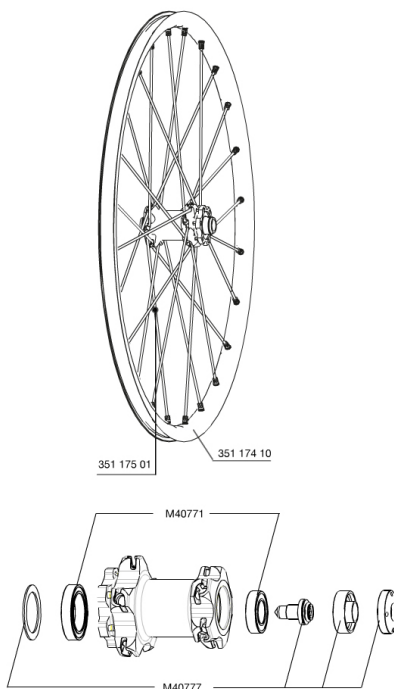

REFERENCES WHEELS

**RIMS**

&NBSP;:

35117410 "KIT FRONT CROSSMAX ST 29"" RIM"

SPOKES

35117501 "KIT 12 FT M7/7 CROSSMAX ST 29"" SPK 292,5mm"

HUB SHELLSM40771 BEARING KIT FOR LEFTY 50 & 60 HUB
M40777 ASSEMBLY KIT FOR LEFTY WHEELS

CROSSMAX ST 29 Lefty 2014

Specifications

WHEEL WEIGHTS