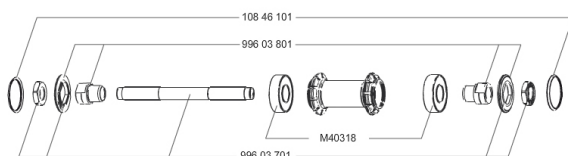

REFERENCES WHEELS

329365	Aksium S014 23WhM11PRWTS	329362	Aksium S014 23WhFRTWTS
353613	Aksium S014 25WhFRT WTS	353616	Aksium S014 23RedFRT WTS

Aksium 23   Aksium 25
White: 355 704 23   White: 355 707 23
Red : 355 706 23

RIMS

&NBSP;:

30860915	KIT FRONT/REAR BLACK/RED RIM AKSIUM S 14
30860815	KIT FRONT/REAR BLACK/WHITE RIM AKSIUM S 14

SPOKES

10844901	KIT 10 FT KSYRIUM EQ S/FT+NDS AKSIUM SPK 285mm - while stock
V4160101	Kit 10 stainless spokes 285 Ft Ksyrium Equipe S/Ft & NDS Aks

HUB SHELLS

99603701	FRONT AXLE QRM ROAD 2008
99603901	REAR AXLE QRM ROAD 2008
M40318	KIT 2 HUB BEARINGS 6001
N/A	HUB BODY
99603801	SHORT EXPENSIBLE BEARING SUPPORTS > 2008

MAINTENANCE

12738501	Road Innertube Presta 48mm

TYRES

35570623	Aksion 014 Red 23
35570423	Aksion 014 White 23