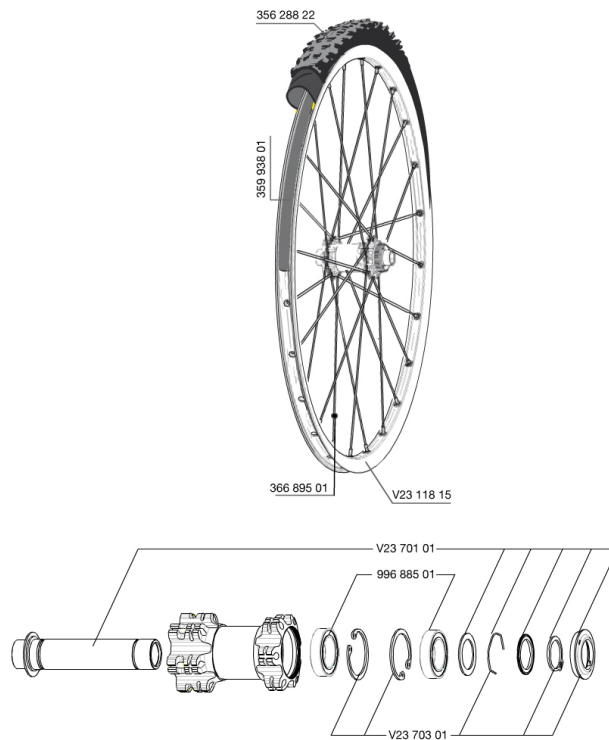

REFERENCES WHEELS

353028 CROSSROC 29 FRT 15mmWTS

RIMS

&NBSP;:

35993801	UST RIM STRIP 29x19c
V2311815	KIT FRONT/REAR CROSSROC 29"

SPOKES

36689501	"KIT 12 FT/NDS CROSSROC 29"" SPOKE 295mm"
----------	---

HUB SHELLS

V2370401	KIT REAR AUTO ADJUSTING PLAY 12mm AXLE
35126301	TS-2 FREEWHEEL BODY + SEAL 2013 (NO PAWLS) - while stock las
99610601	PAWLS KIT FOR ITS-4 (OR TS-2)
V2370201	KIT REAR AXLE 12MM CROSSONE/CROSSRIDE/CROSSROC
M40076	HUB BEARINGS 17x30x7 6903 x 2
35124501	SET OF 3 REAR AXLE/FREEWHEEL BODY SPACERS MTB L1
99610701	ITS-4 FREEWHEEL SEAL

TYRES

35628822	Crossroc Roam 29
----------	------------------

ADAPTERS

30873101	2 REAR REDUCERS 12/9,5mm 2012 ITS4 HUB
32965001	ADAPTER Rr 12x142mm Elite/CRide MTB (Rd)

MAVIC *Crossroc 29 WTS*

2

2014
FRONT

Specifications

WHEEL WEIGHTS

Wheel weight 905