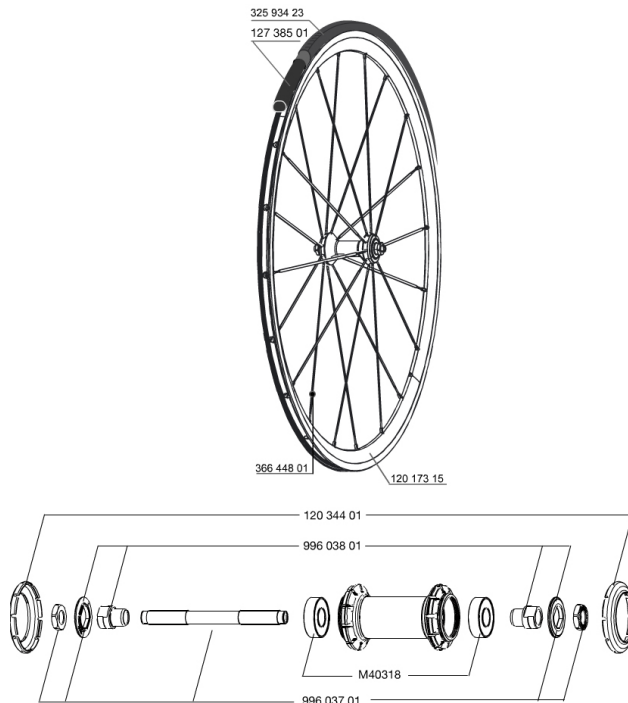

REFERENCES WHEELS

328205 COSMIC ELITE S FRT WTS

RIMS

&NBSP;:

1	12017315	KIT FRONT/REAR COSMIC ELITE RIM - while stock last
----------	----------	----------------------------------------------------

SPOKES

2	36644801	KIT 10 FT/NDS COSMIC ELITE S / UST BLK SPK 276mm
----------	----------	--------------------------------------------------

BR101 quick releases	
Rim tape	
User guide	

Specifications**RIMS**

- **Material** : 6106 Aluminum
- **Height** : 30 mm
- **Joint** : SUP
- **Drilling** : traditional
- **Brake track** : UB Control
- **Valve hole diameter** : 6.5 mm
- **Tyre** : clincher
- **ETRTO size** : 622x15C
- **Recommended tyre sizes** : 19 to 32 mm

SPOKES

- **Material** : steel
- **Shape** : straight pull, bladed
- **Nipples** : brass, ABS
- **Count** : 20 front and rear
- **Lacing** : radial front and rear non-drive side, crossed 2 rear drive side

WHEEL HUB

- **Axle material** : steel
- Sealed cartridge bearings
- **Freewheel** : FTS-L steel

WHEEL WEIGHTS

Wheel weight 815