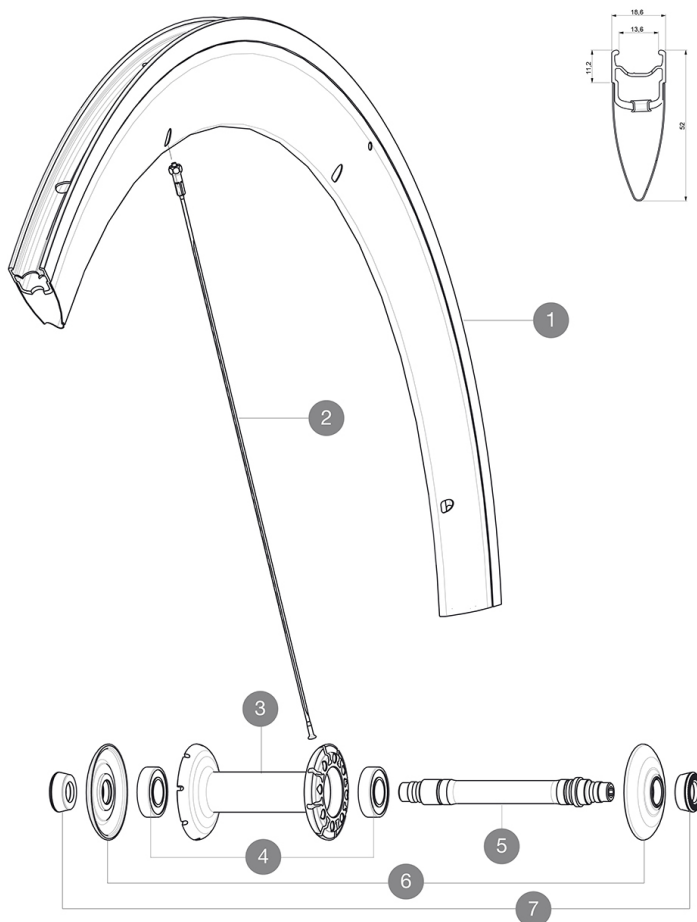

## REFERENCES WHEELS

328189 COSMIC CARBONE SLS FRT WTS

**Specifications****RIMS**

- **Material** : Maxtal and 12K carbon fiber
- **Height** : 52 mm
- **Joint** : SUP
- **Drilling** : traditional
- **Brake track** : UB Control
- **Weight reduction** : ISM
- **Valve hole diameter** : 6.5 mm
- **Tyre** : clincher
- **ETRTO size** : 622x13C
- **Recommended tyre sizes** : 19 to 28 mm

**SPOKES**

- **Material** : steel
- **Shape** : straight pull, bladed
- **Nipples** : brass, ABS
- **Count** : front 16, rear 20
- **Lacing** : radial front and rear non-drive side, crossed 2 rear drive side

**WHEEL HUB**

- **Front and rear bodies** : aluminum
  - **Axle material** : aluminum
- Adjustable sealed cartridge bearings
- **Freewheel** : FTS-L steel

**WHEEL WEIGHTS**

Wheel weight 765