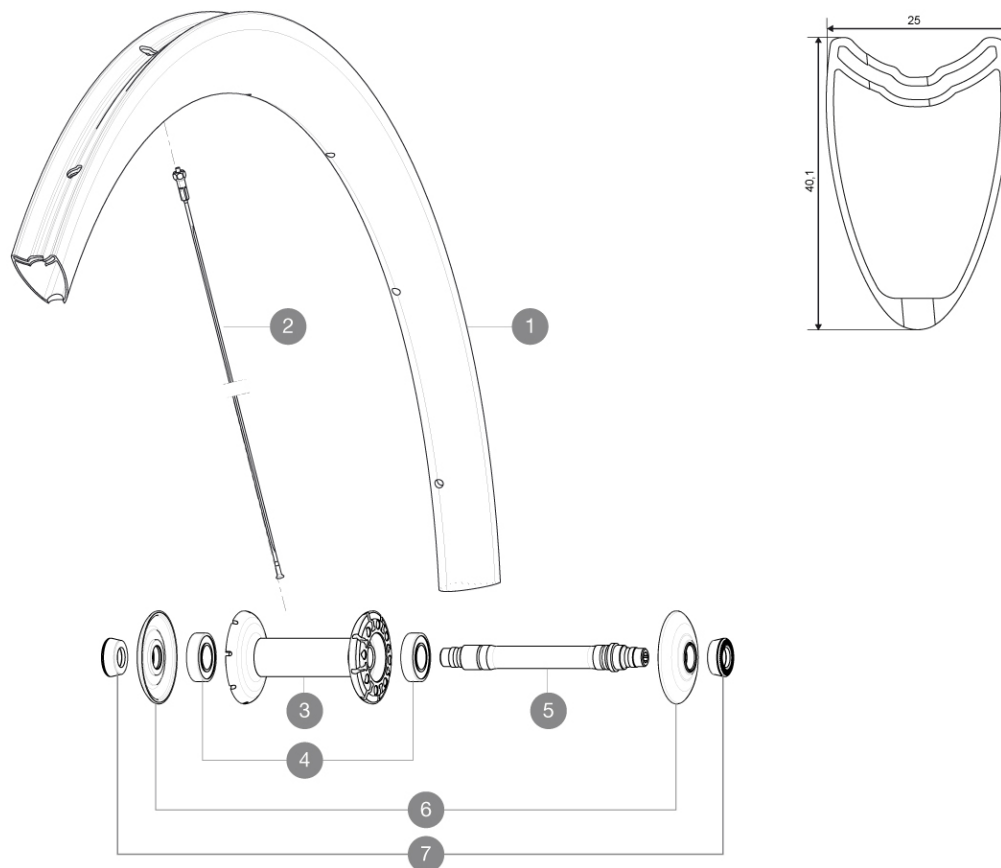

REFERENCES WHEELS

328183 COSMIC CARBONE 40 Tub FRT WTS

RIMS

&NBSP;:

1 36645510 KIT FRONT RIM CC 40 TUBULAR

SPOKES

2 36645101 KIT 10 AERO FT/NDS CC 40 T BLACK SPOKE 272mm

HUB SHELLS

MAVIC *Cosmic Carbone 40 T***DELIVERED WITH**

BR601 quick releases	
Wheelbags	
Carbon brake pads	
Computer magnet (front wheel)	
Multifonction adjustment wrench	
User guide	

Specifications**RIMS**

- **Material** : 100% Unidirectional carbon fiber
- **Height** : 40 mm
- **Drilling** : traditional
- **Brake track** : carbon
- **Valve hole diameter** : 6.5 mm
- **Tyre** : tubular
- **ETRTO size** : 28" tubular
- **Recommended tyre sizes** : 19 to 32 mm

SPOKES

- **Material** : steel
- **Shape** : straight pull, bladed, double butted
- **Nipples** : brass, ABS
- **Count** : front 16, rear 20
- **Lacing** : radial front and rear non-drive side, crossed 2 rear drive side

WHEEL HUB

- **Front and rear bodies** : carbon center tube and aluminum flanges
- **Axle material** : aluminum
Adjustable sealed cartridge bearings
- **Freewheel** : FTS-L steel

WHEEL WEIGHTS

Wheel weight 635