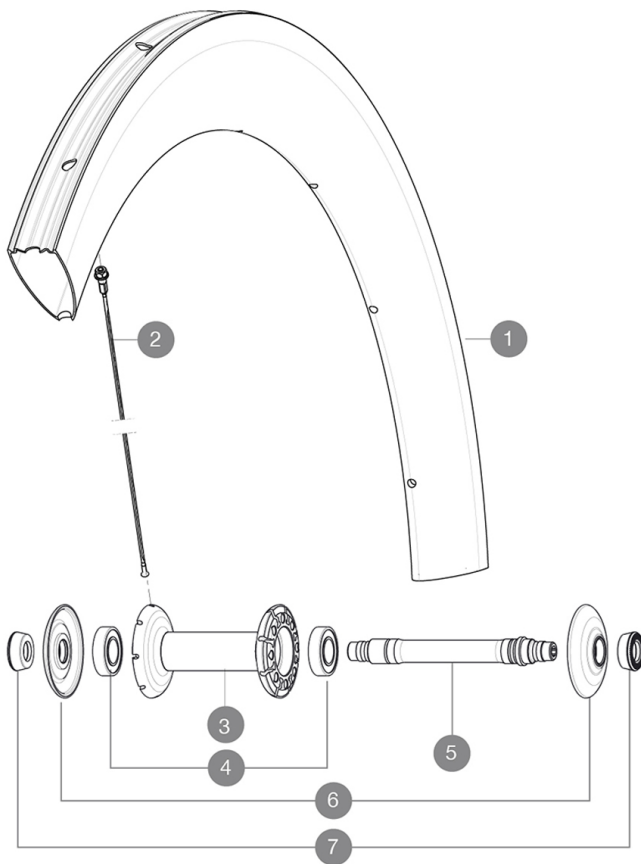

## REFERENCES WHEELS

352081 COSMIC CXR 60 Tub FRT WTS

**Specifications****RIMS**

- **Material** : 100% woven 3K carbon fiber
- **Height** : 60 mm, Width 27 mm with CX01 grooves
- **Drilling** : traditional
- **Brake track** : carbon
- **Valve hole diameter** : 6.5 mm
- **Tyre** : tubular
- **ETRTO size** : 28" tubular
- **Recommended tyre size** : 23 mm

**SPOKES**

- **Material** : steel
- **Shape** : straight pull, bladed, double butted
- **Nipples** : aluminum, ABS
- **Count** : front 16, rear 20
- **Lacing** : radial front and rear non-drive side, crossed 2 rear drive side

**WHEEL HUB**

- **Front and rear bodies** : carbon center tube and aluminum flanges
- **Axle material** : aluminum  
Adjustable sealed cartridge bearings
- **Freewheel** : FTS-L steel

**WHEEL WEIGHTS**

Wheel weight 710