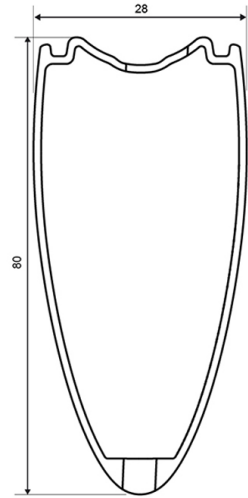

## REFERENCES WHEELS

352081 COSMIC CXR 60 Tub FRT WTS

### HUB SHELLS

3	N/A	HUB BODY
4	M40078	FRONT HUB BEARINGS 6901 x 2
5	30870001	FRONT AXLE ROAD RIM BRAKING QRM +
6	32985701	HUB CAP & ADJUSTING NUT CXR 80

**Specifications****RIMS**

- **Material** : 100% woven 3K carbon fiber
- **Height** : 60 mm, Width 27 mm with CX01 grooves
- **Drilling** : traditional
- **Brake track** : carbon
- **Valve hole diameter** : 6.5 mm
- **Tyre** : tubular
- **ETRTO size** : 28" tubular
- **Recommended tyre size** : 23 mm

**WHEEL HUB**

- **Front and rear bodies** : carbon center tube and aluminum flanges
- **Axle material** : aluminum  
Adjustable sealed cartridge bearings
- **Freewheel** : FTS-L steel

**WHEEL WEIGHTS**

Wheel weight 710