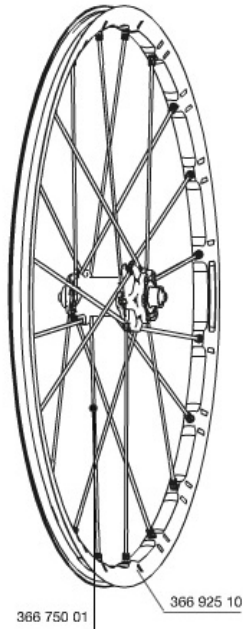

REFERENCES WHEELS

356026	CROSSMAX SLR 650b D6t FRT	356032	CROSSMAX SLR 650b Dcl FRT
--------	---------------------------	--------	---------------------------

RIMS

&NBSP;:

36692510	"KIT FRONT CROSSMAX SLR 27,5"" RIM"
----------	-------------------------------------

SPOKES

36675001	"KIT 10 NDS XMAX SLR/ENDURO 27,5"" ALU SPK 281,5mm"
----------	---

HUB SHELLS

99688201	9/15 6B FRT AXLE CROSSMAX/KSY PRO CARBON SL C
10846501	FRONT FORK SUPPORT FOR 15mm AXLE
99688501	BEARING KIT 9/12/15 D6T HUB 20x32x7 6804

ADAPTERS

99694101	ADAPTER Ft 15 to 9mm QR
----------	-------------------------

MAVIC *Crossmax SLR 650b*

Specifications

WHEEL WEIGHTS

Wheel weight 735