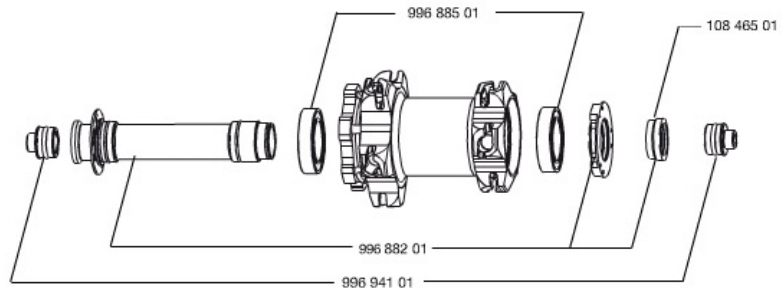

REFERENCES WHEELS

356026	CROSSMAX SLR 650b D6t FRT	356032	CROSSMAX SLR 650b Dcl FRT
--------	---------------------------	--------	---------------------------

RIMS

&NBSP;:

36692510	"KIT FRONT CROSSMAX SLR 27,5"" RIM"
----------	-------------------------------------

SPOKES

36675001	"KIT 10 NDS XMAX SLR/ENDURO 27,5"" ALU SPK 281,5mm"
----------	---

HUB SHELLS

99688201	9/15 6B FRT AXLE CROSSMAX/KSY PRO CARBON SL C
10846501	FRONT FORK SUPPORT FOR 15mm AXLE
99688501	BEARING KIT 9/12/15 D6T HUB 20x32x7 6804

ADAPTERS

99694101	ADAPTER Ft 15 to 9mm QR
----------	-------------------------

MAVIC *Crossmax SLR 650b*

Specifications

WHEEL WEIGHTS

Wheel weight 735