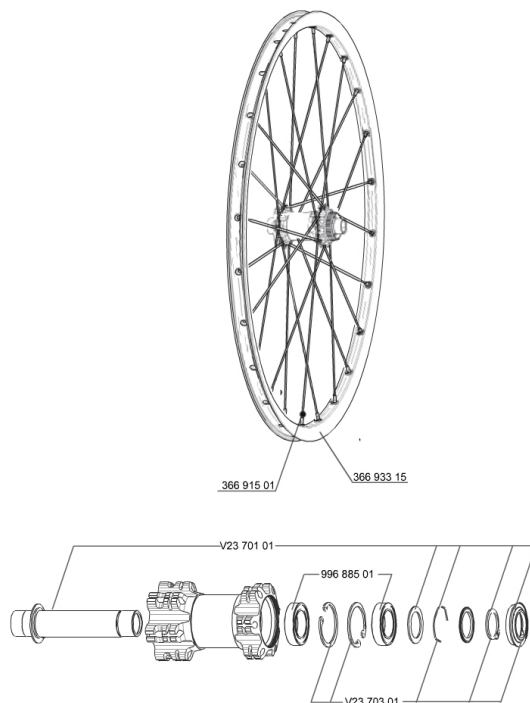

## REFERENCES WHEELS

356057 CROSSRIDE D650b 15mmFRT

### RIMS

&NBSP;;

36693315 "KIT FRONT/REAR CROSSRIDE 27,5"" RIM"

### SPOKES

36691501 KIT 12 DS CROSSRIDE/XA +/E-XA + 27,5" SPOKE 277mm - while st

### **WHEEL WEIGHTS**

Wheel weight 905