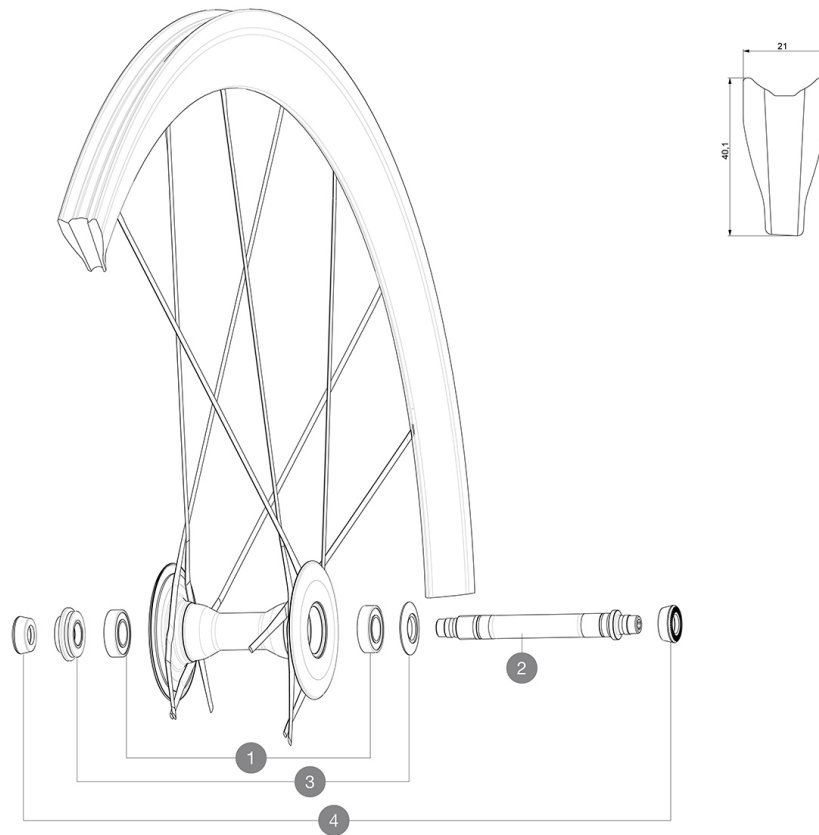

**REFERENCES WHEELS**

356491 C CARB ULTIMATE 014 FRT WTS

**HUB SHELLS**

<b>1</b>	M40078	FRONT HUB BEARINGS 6901 x 2
<b>2</b>	36645801	FRONT AXLE COSMIC CARBON ULTIMATE from 2014
<b>3</b>	36645901	FRT ADJUST NUT/CAP CARBON ULTIMATE from 2014

### RIMS

- **Material** : 100% woven 12K carbon fiber
- **Height** : 40 mm
- **Drilling** : no holes, spokes molded to the rim
- **Brake track** : carbon
- **Brake track** : carbon with TgMAX technology
- **Valve hole diameter** : 6.5 mm
- **Tyre** : tubular
- **ETRTO size** : 28" tubular
- **Recommended tyre sizes** : 19 to 28 mm

### SPOKES

- **Material** : unidirectional carbon fiber
- **Shape** : R2R
- **Nipples** : brass, ABS
- **Count** : 20 front and rear
- **Lacing** : crossed 2 front and rear drive side, radial non drive side

### WHEEL WEIGHTS

Wheel weight 520