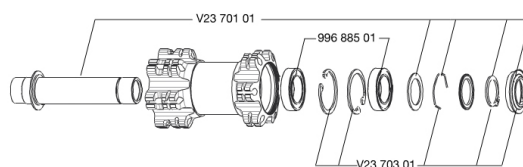

MAVIC Crossone 26 15mm

1
2014
FRONT

REFERENCES WHEELS

356629 CROSSONE 26 15mm FRT

356638 CROSSONE 26 15mm PR

RIMS

&NBSP;;

1	36693015	"KIT FRONT/REAR CROSSONE 26"" RIM"
---	----------	------------------------------------

SPOKES

2	36689801	KIT 12 FT/NDS CROSSONE SPK 264mm
---	----------	----------------------------------

HUB SHELLS

3	N/A	HUB BODY
4	99688501	BEARING KIT 9/12/15 D6T HUB 20x32x7 6804
5	V2371101	KIT FRONT QRM AXLE 100mm/BOOST 110mm
5	V2370101	KIT FRONT AXLE 15MM CROSSONE/-RIDE/-ROC - while stock last
6	V2370301	KIT FRONT AUTO ADJUSTING PLAY 15mm AXLE

MAVIC *Crossone 26 15mm***Specifications****WHEEL WEIGHTS**

Wheel weight