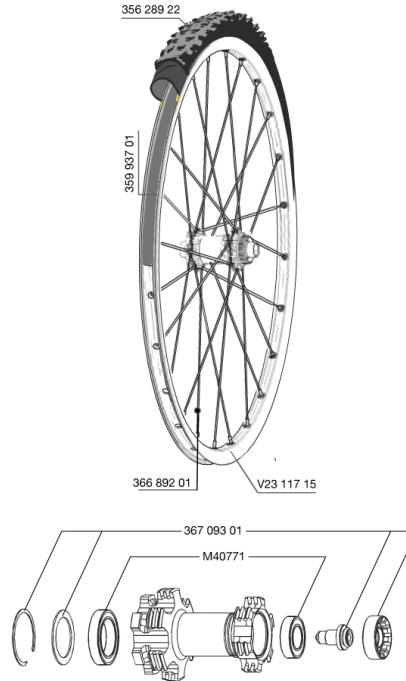

MAVIC CROSSROC WTS 650b (27,5) Lefty Supermax 2014

REFERENCES WHEELS

RIMS

&NBSP;:

35993701	UST RIM STRIP 27.5x19c
V2311715	KIT FRONT/REAR CROSSROC 27,5"

SPOKES

36689201	"KIT 12 FT/NDS CROSSROC 27,5"" SPK 277mm"
----------	---

HUB SHELLS

36709301	ASSEMBLY KIT FOR LEFTY SUPERMAX WHEELS
M40771	BEARING KIT FOR LEFTY 50 & 60 HUB

TYRES

35628922	Crossroc Roam 650b
----------	--------------------

MAVIC**CROSSROC WTS 650b (27,5) Lefty****Supermax 2014****Specifications****WHEEL WEIGHTS**

Wheel weight