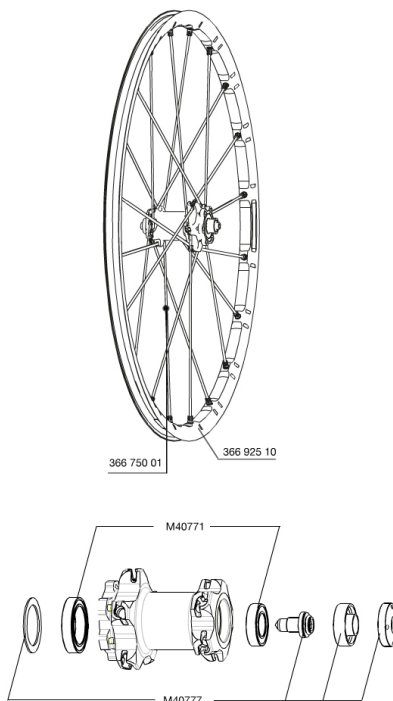

REFERENCES WHEELS

**RIMS**

&NBSP;:

36692510	"KIT FRONT CROSSMAX SLR 27,5"" RIM"
----------	-------------------------------------

SPOKES

36675001	"KIT 10 NDS XMAX SLR/ENDURO 27,5"" ALU SPK 281,5mm"
----------	---

HUB SHELLS

M40777	ASSEMBLY KIT FOR LEFTY WHEELS
M40771	BEARING KIT FOR LEFTY 50 & 60 HUB

MAVIC *Crossmax SLR 650b Lefty SMU*

Specifications

WHEEL WEIGHTS