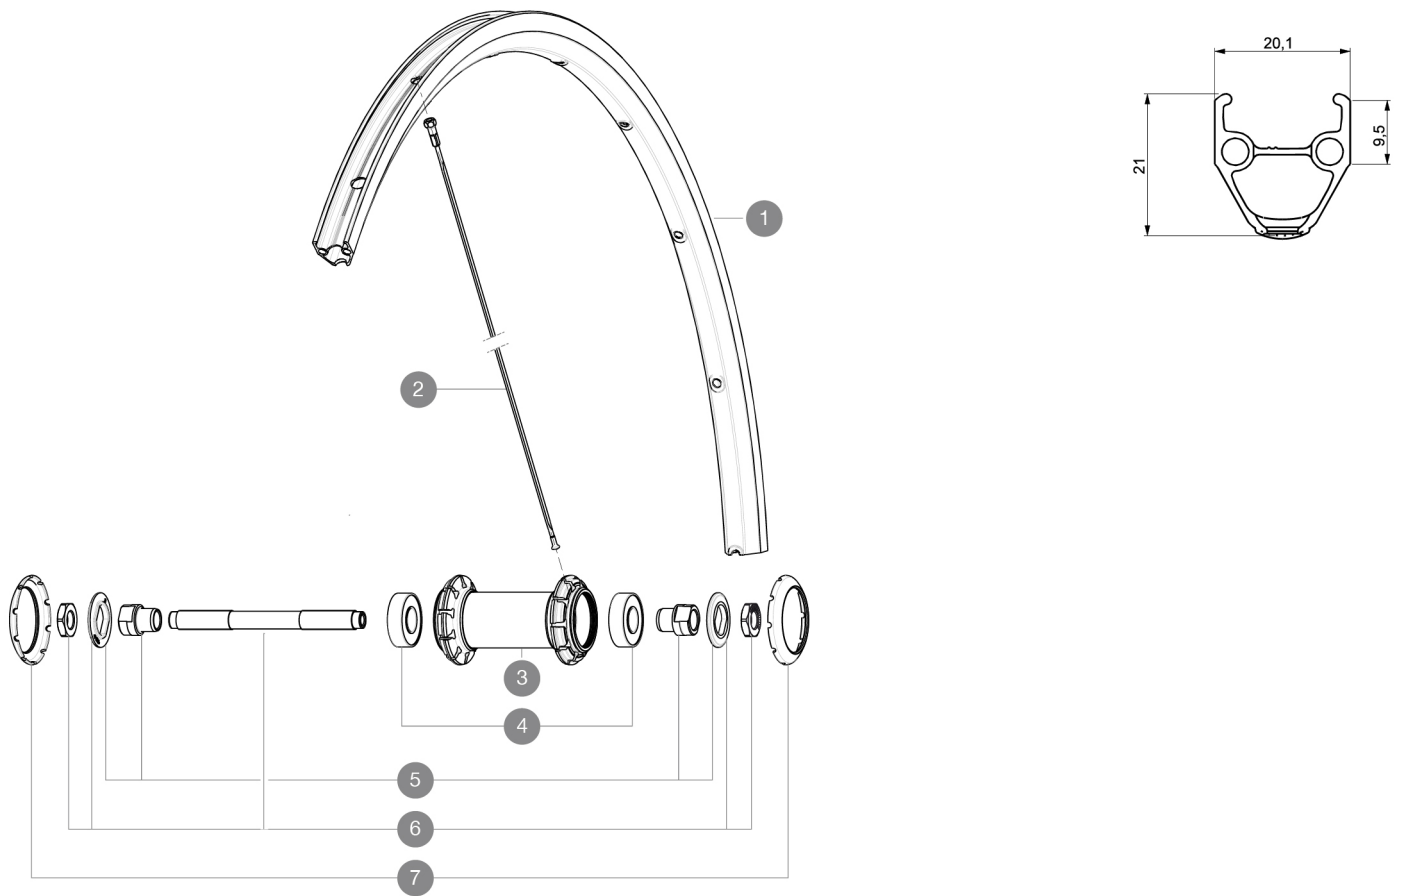

REFERENCES WHEELS

F04901 Aksium One Ft

RIMS

VALVE HOLE \varnothing (MM): 6.5 :

1	V2290915	KIT FRONT/REAR RIM AKSIUM ONE
---	----------	-------------------------------

SPOKES

2	10844901	KIT 10 FT KSYRIUM EQ S/FT+NDS AKSIUM SPK 285mm - while stock
2	V4160101	Kit 10 stainless spokes 285 Ft Ksyrium Equipe S/Ft & NDS Aks

BR101 quick releases	
Rim tape	
User guide	

Specifications**RIMS**

- **Material** : S6000 Aluminum
- **Height** : 24 mm
- **Joint** : pinned
- **Drilling** : traditional with H2 reinforcement
- **Brake track** : UB Control
- **Valve hole diameter** : 6.5 mm
- **Tyre** : clincher
- **ETRTO size** : 622x15C
- **Recommended tyre sizes** : 19 to 32 mm

SPOKES

- **Material** : steel
- **Shape** : straight pull, bladed
- **Nipples** : brass, ABS
- **Count** : 20 front and rear
- **Lacing** : radial front and rear non-drive side, crossed 2 rear drive side

WHEEL HUB

- **Front and rear bodies** : aluminum
- **Axle material** : steel
- Sealed cartridge bearings
- **Freewheel** : FTS-L steel

WHEEL WEIGHTS

Wheel weight 845