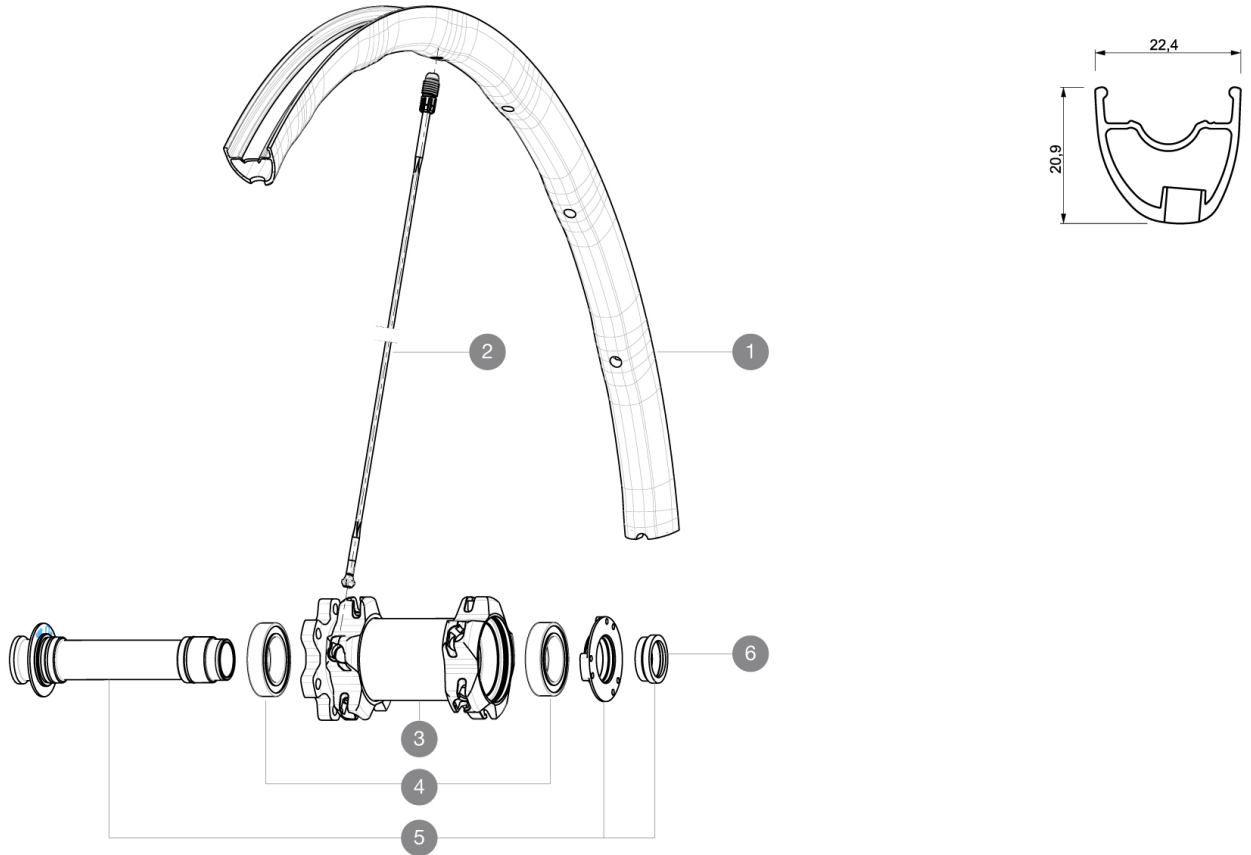

**REFERENCES WHEELS**

F01601 Crossmax SL 29Ft

**RIMS**

VALVE HOLE  $\varnothing$  (MM): 6.5 :

<b>1</b>	V2310310	KIT FRONT RIM CROSSMAX SL/SL PRO BLACK 29"
----------	----------	--

**SPOKES**

<b>2</b>	35113701	"KIT 10 FT/NDS M7/7 XMAX SLR 29"" SPK 299,5mm"
----------	----------	--

**HUB SHELLS**

<b>3</b>	N/A	HUB BODY
<b>4</b>	99688501	BEARING KIT 9/12/15 D6T HUB 20x32x7 6804
<b>5</b>	99688201	9/15 6B FRT AXLE CROSSMAX/KSY PRO CARBON SL C
<b>6</b>	10846501	FRONT FORK SUPPORT FOR 15mm AXLE

# **MAVIC** *Crossmax SL 29*

2

2015  
FRONT

### **WHEEL WEIGHTS**

Wheel weight 690