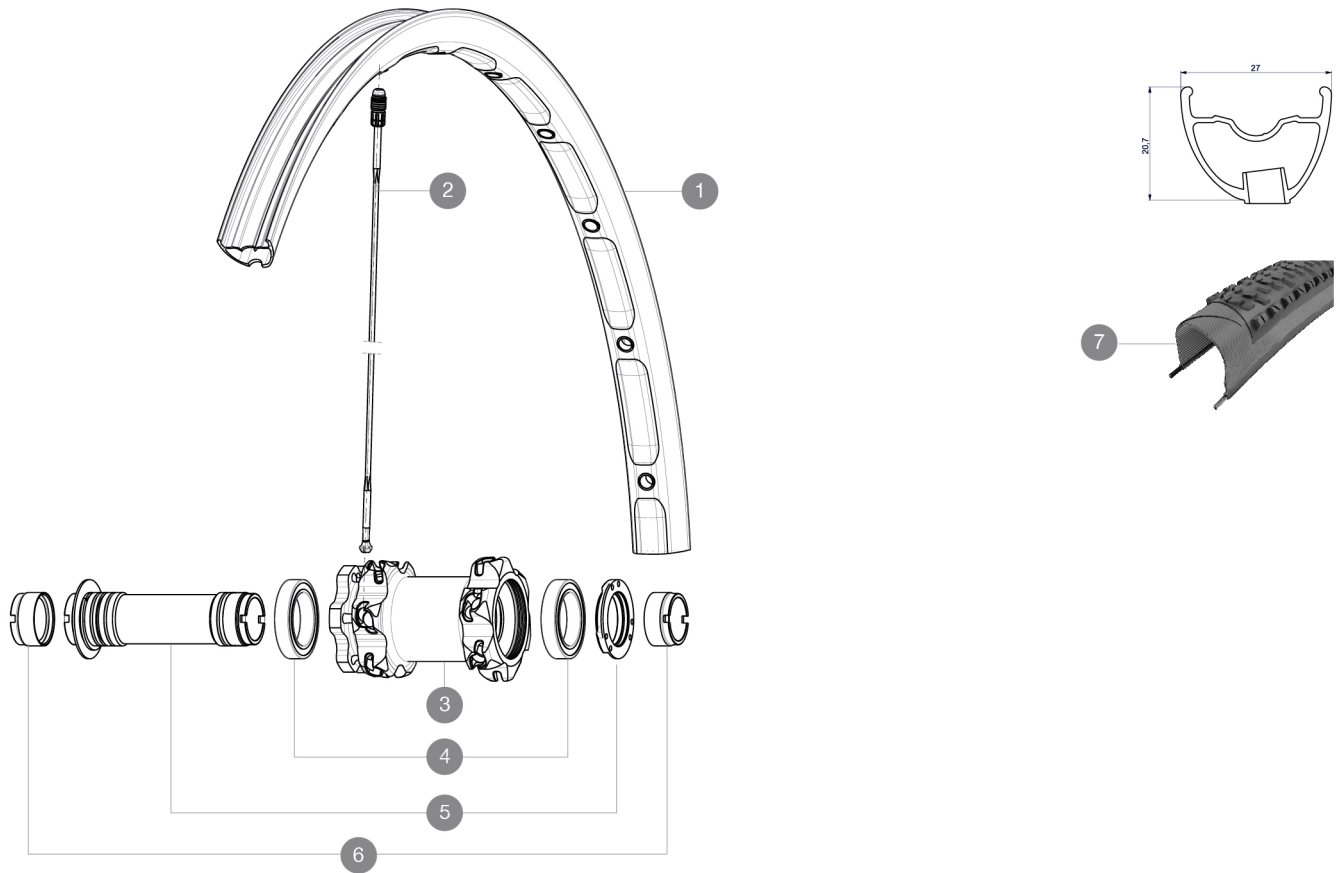

REFERENCES WHEELS

F02901 Crossmax XL 27.5Ft WTS

RIMS

VALVE HOLE \varnothing (MM): 6.5 :

1	V2310810	KIT FRONT RIM CROSSMAX XL 2015 27,5"
---	----------	--------------------------------------

SPOKES

2	36674901	KIT 12 FT XMAX END/FT-NDS DEEMAX PRO 27,5" ALU SPK 275mm
---	----------	--

HUB SHELLS

3	N/A	HUB BODY
4	M40179	FRONT BEARING 25x37x7 20mm AXLE
5	30870501	FRONT AXLE 20mm CROSSMAX + DEEMAX ULTI 2012

ADAPTERS

6	12982901	ADAPTER Ft 20x110mm
---	----------	---------------------

Crossmax XL 27.5 WTS

2

2015

FRONT

Specifications

RIMS

- Internal width : 23 mm
- ETRTO size 27.5" : 584x23C

WHEEL HUB

Shimano 11 speeds compatible
XD Compatible (XX1-X01) with optional kit

WHEEL WEIGHTS

Wheel weight 815