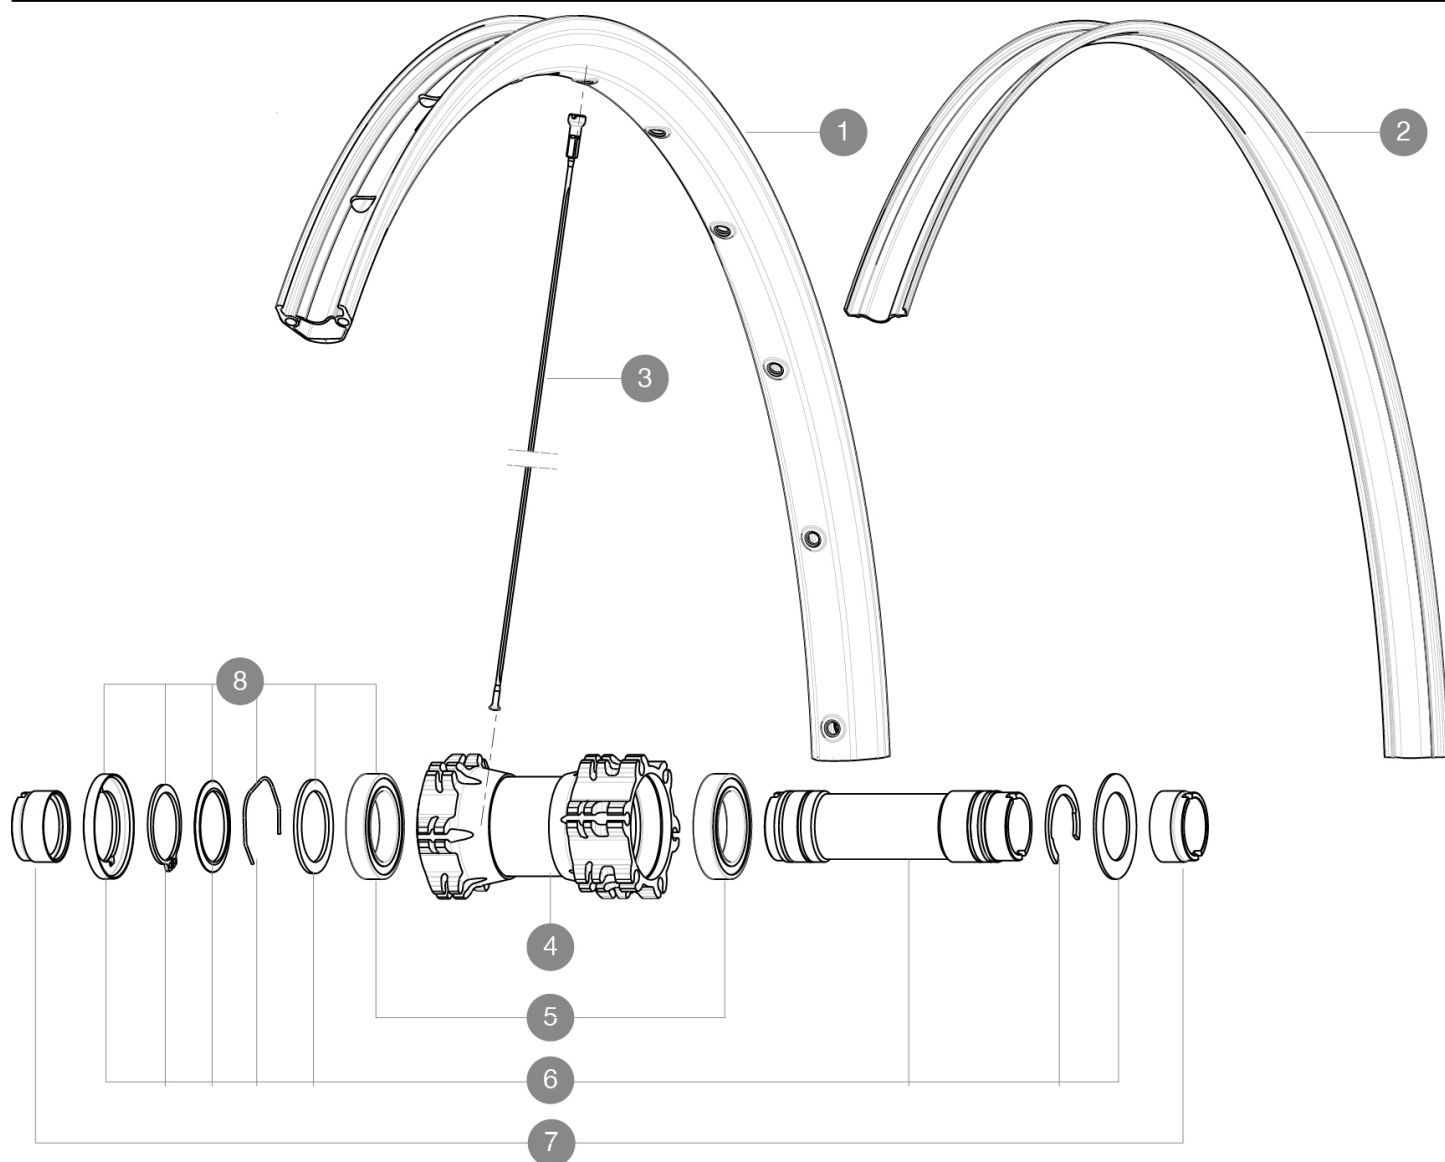

## REFERENCES WHEELS

F03301 CrossrocXL29Ft WTS

### RIMS

VALVE HOLE  $\bar{A}$  (MM): 6.5 :

1	V2311515	KIT FRONT/REAR RIM CROSSROC XL 29"
2	V2190101	UST RIM STRIP 29x21c

### SPOKES

3	36689501	"KIT 12 FT/NDS CROSSROC 29"" SPOKE 295mm"
---	----------	---

### **WHEEL WEIGHTS**

Wheel weight 920