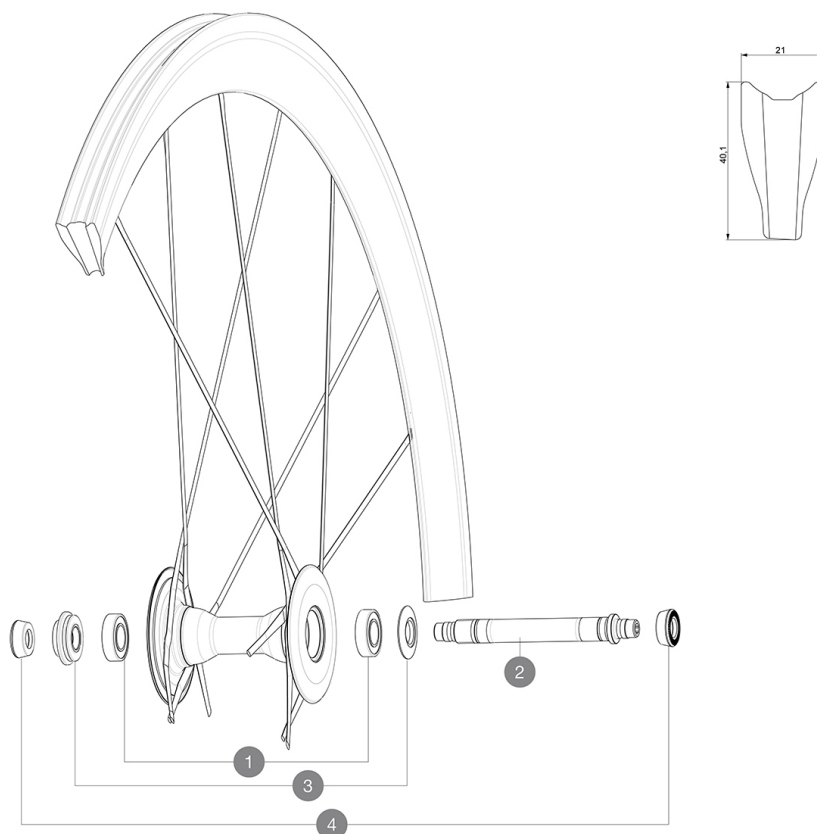

REFERENCES WHEELS

**HUB SHELLS**

<b>1</b>	M40078	FRONT HUB BEARINGS 6901 x 2
<b>2</b>	36645801	FRONT AXLE COSMIC CARBON ULTIMATE from 2014
<b>3</b>	36645901	FRT ADJUST NUT/CAP CARBON ULTIMATE from 2014

**ADAPTERS**

**Specifications****RIMS**

- **Material** : 100% woven 12K carbon fiber
- **Height** : 40 mm
- **Drilling** : no holes, spokes molded to the rim
- **Brake track** : carbon with TgMAX technology
- **Valve hole diameter** : 6.5 mm
- **Tyre** : tubular
- **ETRTO size** : 28" tubular
- **Recommended tyre sizes** : 19 to 28 mm

**SPOKES**

- **Material** : unidirectional carbon fiber
- **Shape** : R2R
- **Nipples** : brass, ABS
- **Count** : 20 front and rear
- **Lacing** : crossed 2 front and rear drive side, radial non drive side

**WHEEL HUB**

- **Front body** : Front 100% carbon
  - **Rear body** : aluminum
  - **Axle material** : aluminum
- Adjustable sealed cartridge bearings
- **Freewheel** : FTS-L steel

**WHEEL WEIGHTS**

520