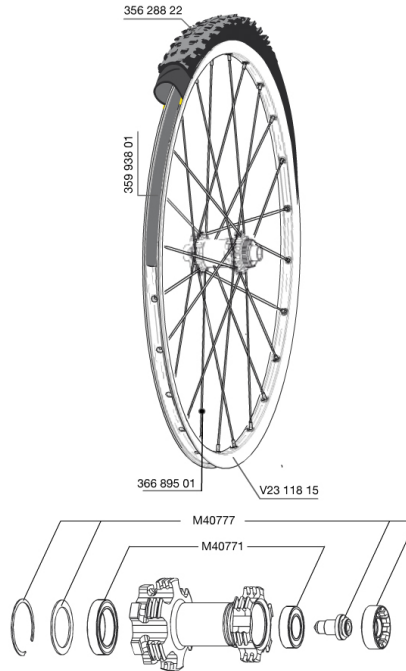

# MAVIC CROSSROC WTS 29 Lefty Supermax 2014

REFERENCES WHEELS

## RIMS

&amp;NBSP;:

V2311815	KIT FRONT/REAR CROSSROC 29"
35993801	UST RIM STRIP 29x19c

## SPOKES

36689701	"KIT 12 FT CROSSROC LEFTY SPMX 29"" SPK 301mm"
----------	--

## TYRES

35628822	Crossroc Roam 29
----------	------------------

**MAVIC****CROSSROC WTS 29 Lefty Supermax****2014****Specifications****WHEEL WEIGHTS**

Wheel weight