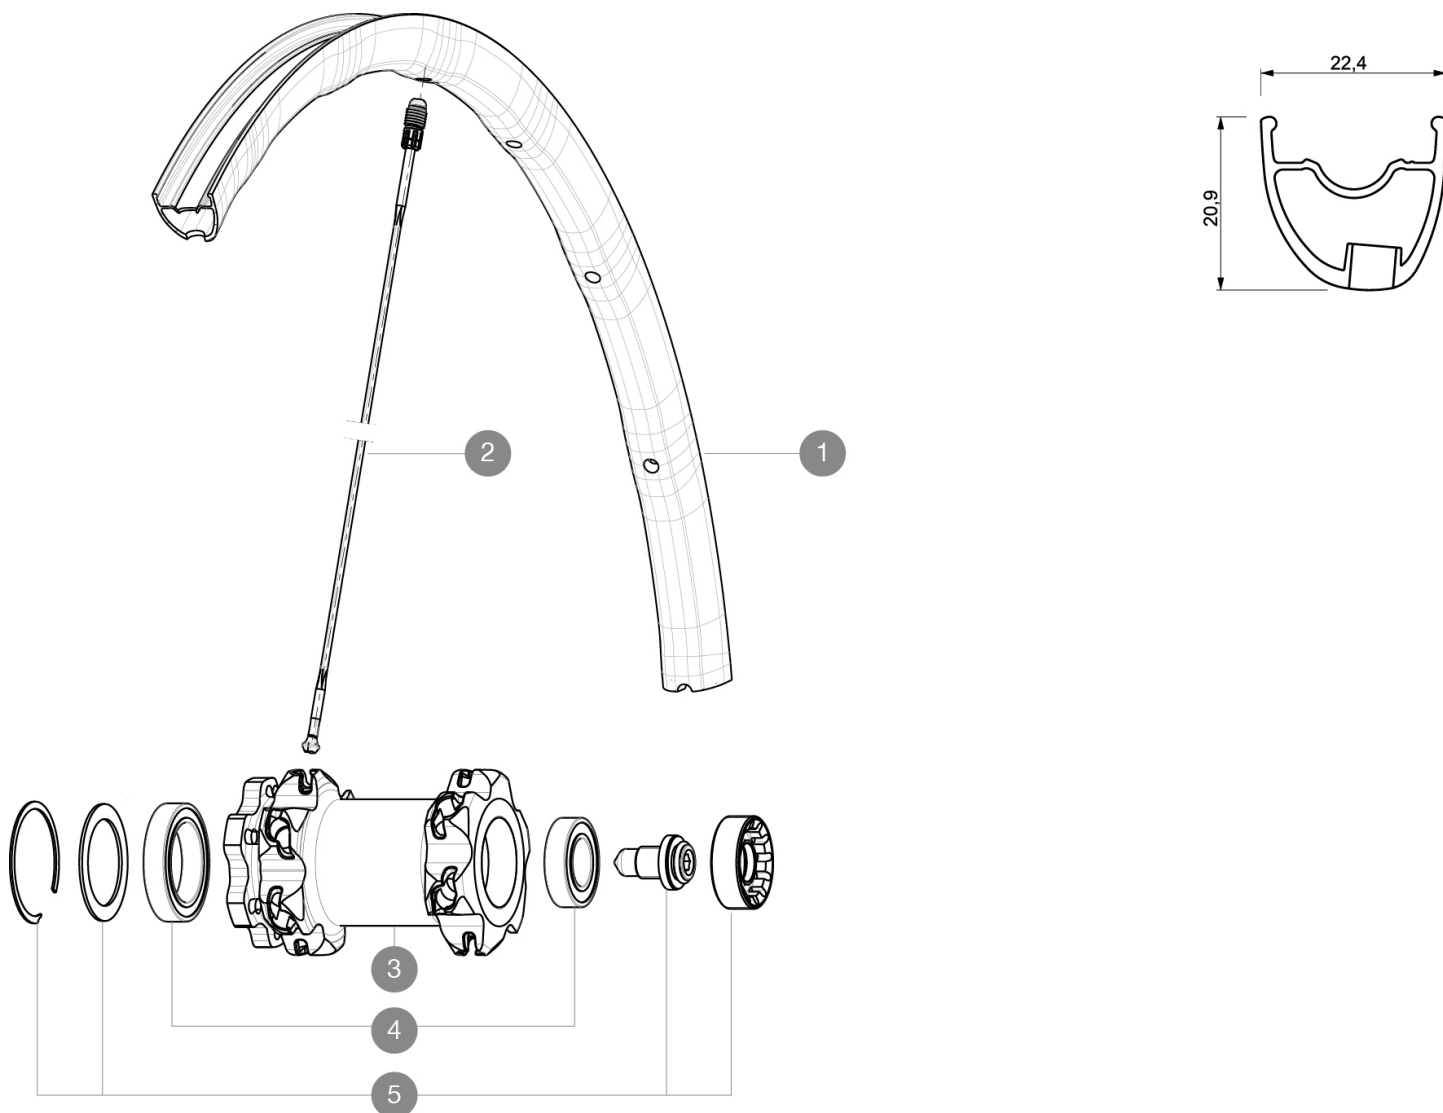

REFERENCES WHEELS

F16401 XmaxSL27.5SpkFt Black

RIMS

VALVE HOLE \bar{A} (MM): 6.5 :

1	V2310210	KIT FRONT RIM CROSSMAX SL/SL PRO BLACK 27,5"
---	----------	--

SPOKES

2	36674901	KIT 12 FT XMAX END/FT-NDS DEEMAX PRO 27,5" ALU SPK 275mm
---	----------	--

HUB SHELLS

3	N/A	HUB BODY
4	M40771	BEARING KIT FOR LEFTY 50 & 60 HUB
5	36709301	ASSEMBLY KIT FOR LEFTY SUPERMAX WHEELS

MAVIC *Crossmax SL 27.5 Supermax*

Specifications

WHEEL WEIGHTS

Wheel weight