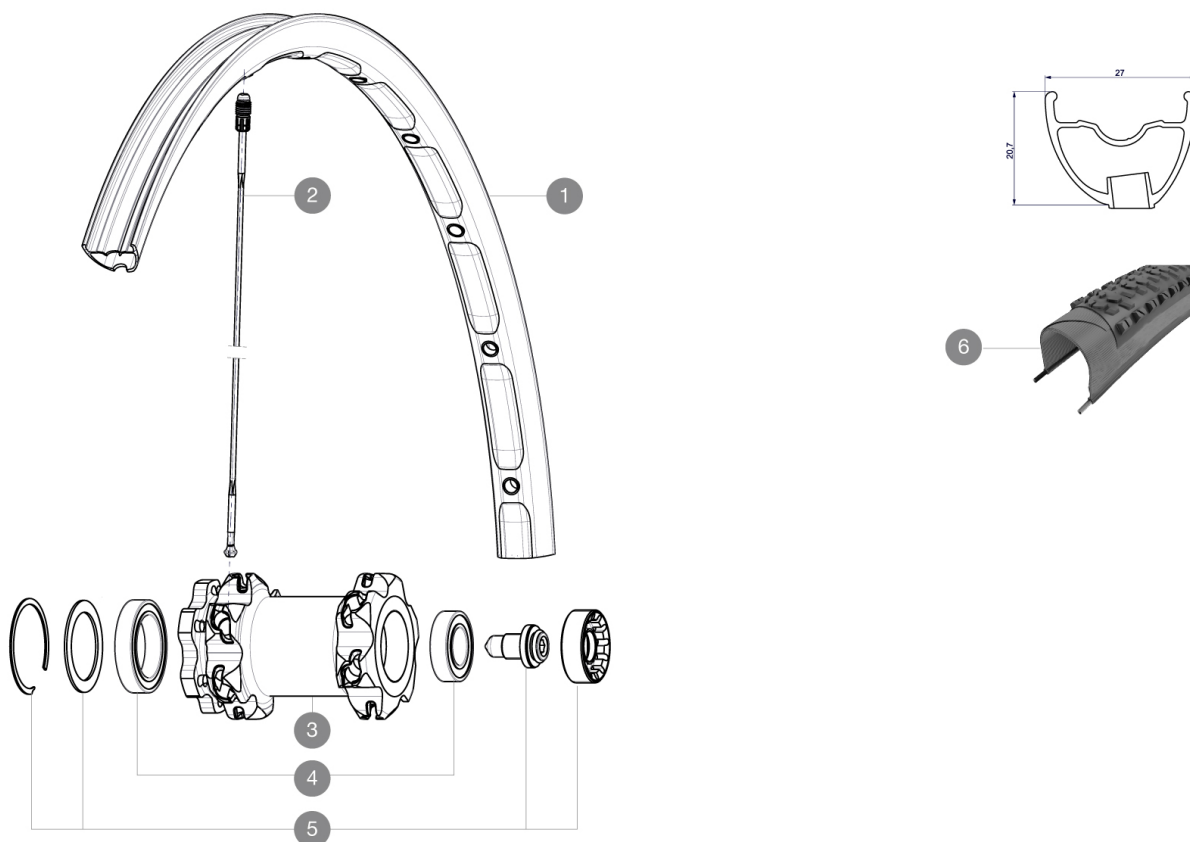

REFERENCES WHEELS

F16901 CrossmaxXL27.5SpxFWTS

RIMS

&NBSP;:

1	V2310810	KIT FRONT RIM CROSSMAX XL 2015 27,5"
---	----------	--------------------------------------

SPOKES

2	36674901	KIT 12 FT XMAX END/FT-NDS DEEMAX PRO 27,5" ALU SPK 275mm
---	----------	--

HUB SHELLS

3	N/A	HUB BODY
4	M40771	BEARING KIT FOR LEFTY 50 & 60 HUB
5	36709301	ASSEMBLY KIT FOR LEFTY SUPERMAX WHEELS

MAVIC *Crossmax XL 27.5 Supermax***Specifications****WHEEL WEIGHTS**

Wheel weight