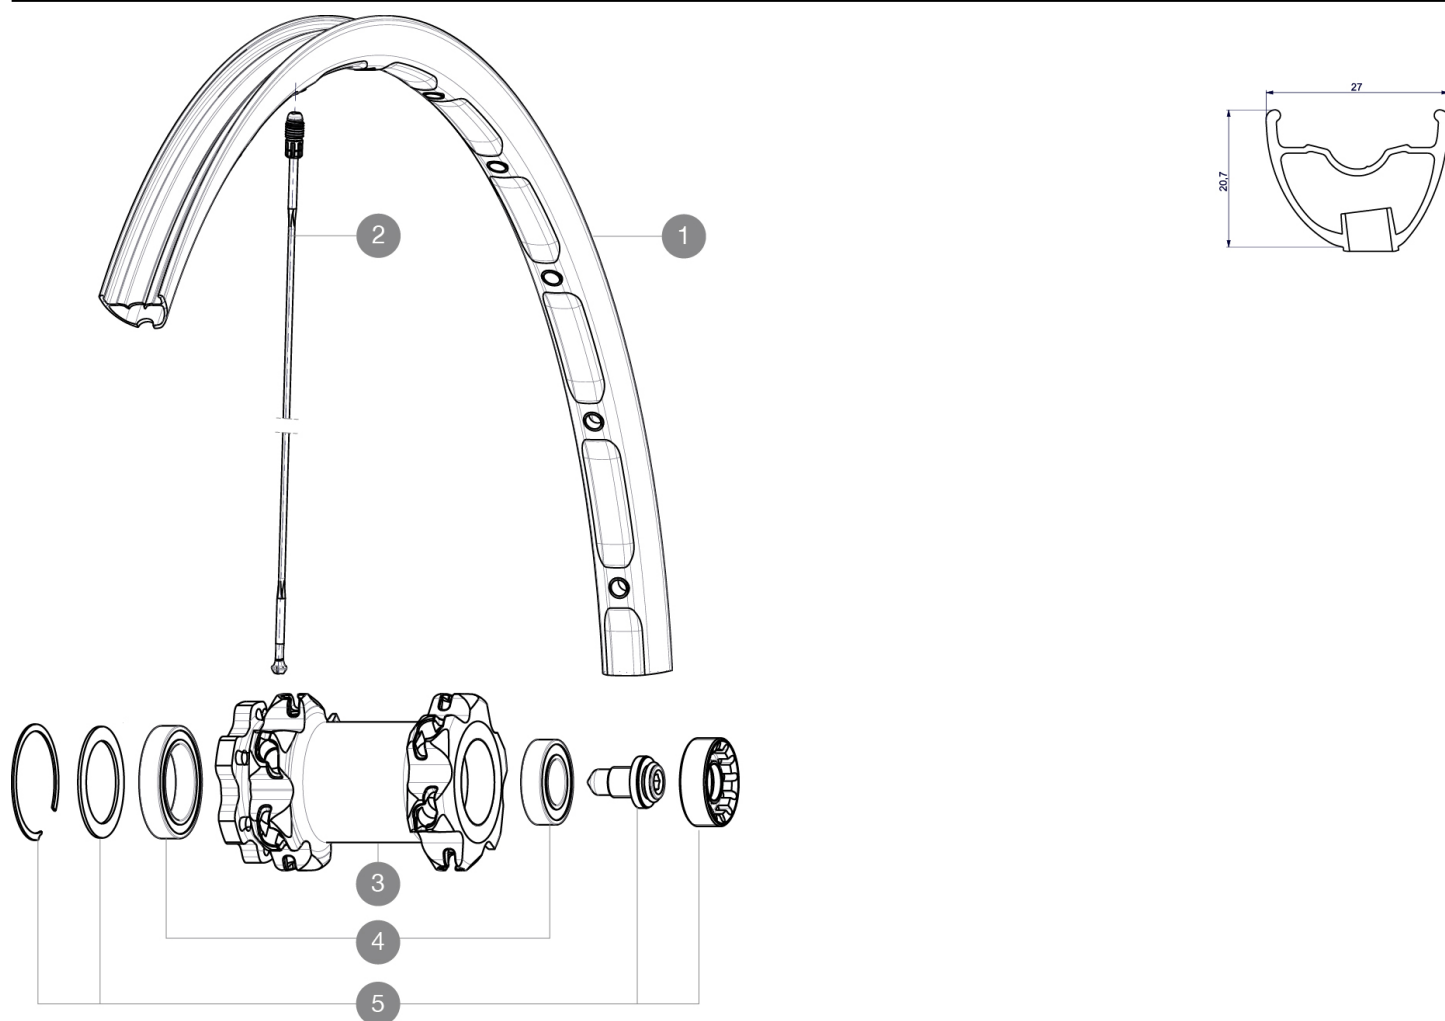

MAVIC Crossmax XL 29 Supermax

2015
FRONT

REFERENCES WHEELS

F16801 CrossmaxXL29SpxFWTS

RIMS

VALVE HOLE \bar{A} (MM): 6.5 :

1	V2310910	KIT FRONT RIM CROSSMAX XL 2015 29"
---	----------	------------------------------------

SPOKES

2	A7209901	KIT 12 FT/NDS CROSSMAX XL/DEEMAX PRO 19 29" SPK 293mm
---	----------	---

HUB SHELLS

3	N/A	HUB BODY
4	M40771	BEARING KIT FOR LEFTY 50 & 60 HUB
5	36709301	ASSEMBLY KIT FOR LEFTY SUPERMAX WHEELS

MAVIC *Crossmax XL 29 Supermax***Specifications****WHEEL WEIGHTS**

Wheel weight