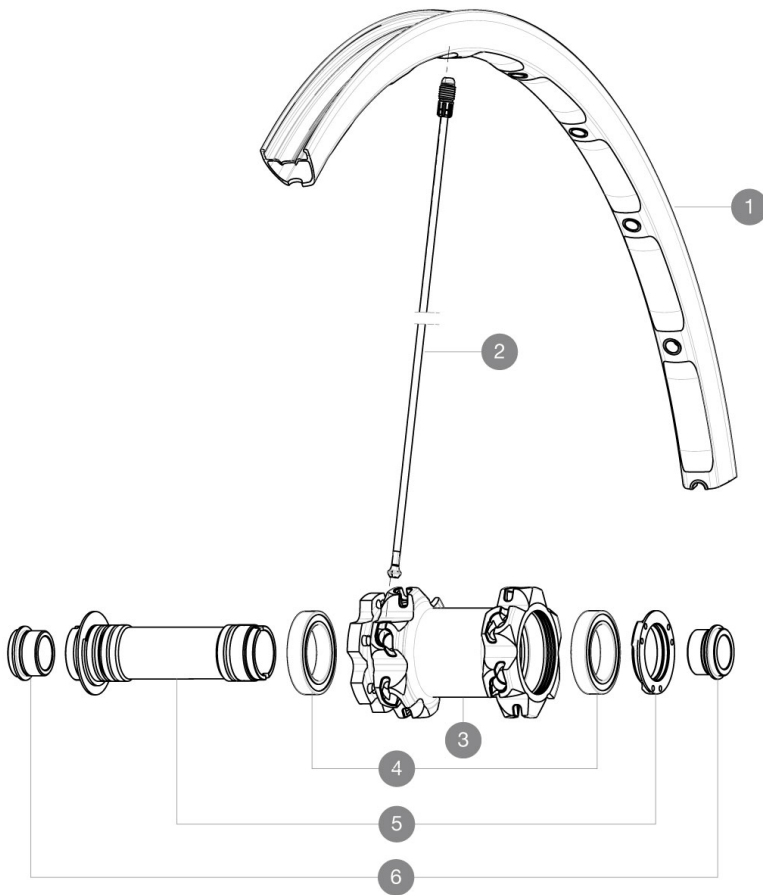

REFERENCES WHEELS

RIMS

&NBSP;:

1	35117410	"KIT FRONT CROSSMAX ST 29"" RIM"
---	----------	----------------------------------

SPOKES

2	35117501	"KIT 12 FT M7/7 CROSSMAX ST 29"" SPK 292,5mm"
---	----------	---

HUB SHELLS

4	M40179	FRONT BEARING 25x37x7 20mm AXLE
5	30870501	FRONT AXLE 20mm CROSSMAX + DEEMAX ULTI 2012

ADAPTERS

6	12982801	ADAPTER Ft 20 to 15mm
---	----------	-----------------------

MAVIC *Crossmax ST29Disc*

Specifications

WHEEL WEIGHTS