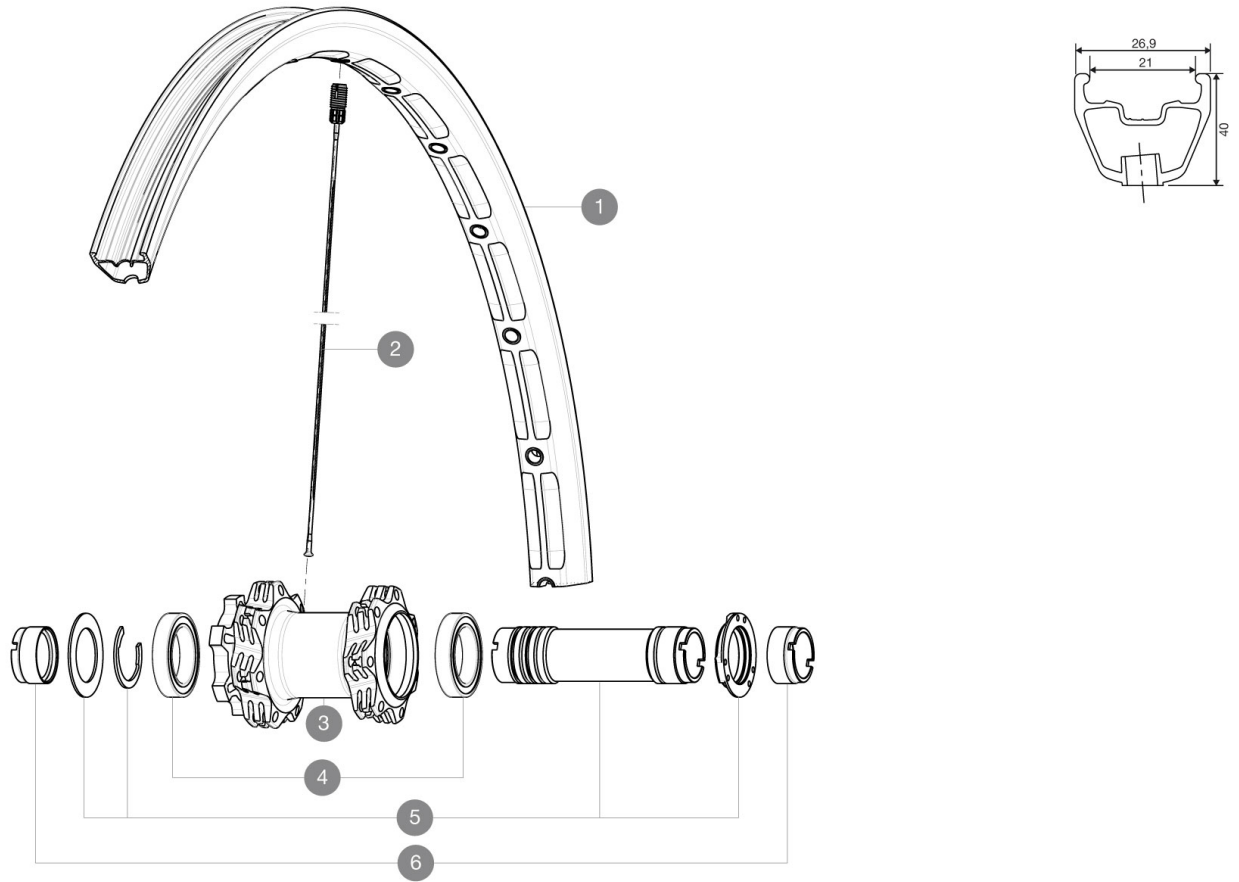

**REFERENCES WHEELS**

F41801 DeemaxUlti27.5Ft Yellow

**RIMS**

VALVE HOLE  $\bar{A}$  (MM): 6.5 :

1	V2312210	"KIT FRONT RIM DEEMAX ULTIMATE 27,5""
---	----------	---------------------------------------

**SPOKES**

2	V2380501	"KIT 14 FRONT DEEMAX 27,5"" SPOKE 284mm"
---	----------	--

**HUB SHELLS**

3	N/A	HUB BODY
4	M40179	FRONT BEARING 25x37x7 20mm AXLE
5	30870501	FRONT AXLE 20mm CROSSMAX + DEEMAX ULTI 2012

**ADAPTERS**

6	12982901	ADAPTER Ft 20x110mm
---	----------	---------------------

**MAVIC** *Deemax Ultimate 27.5***Specifications****WHEEL WEIGHTS**

Wheel weight