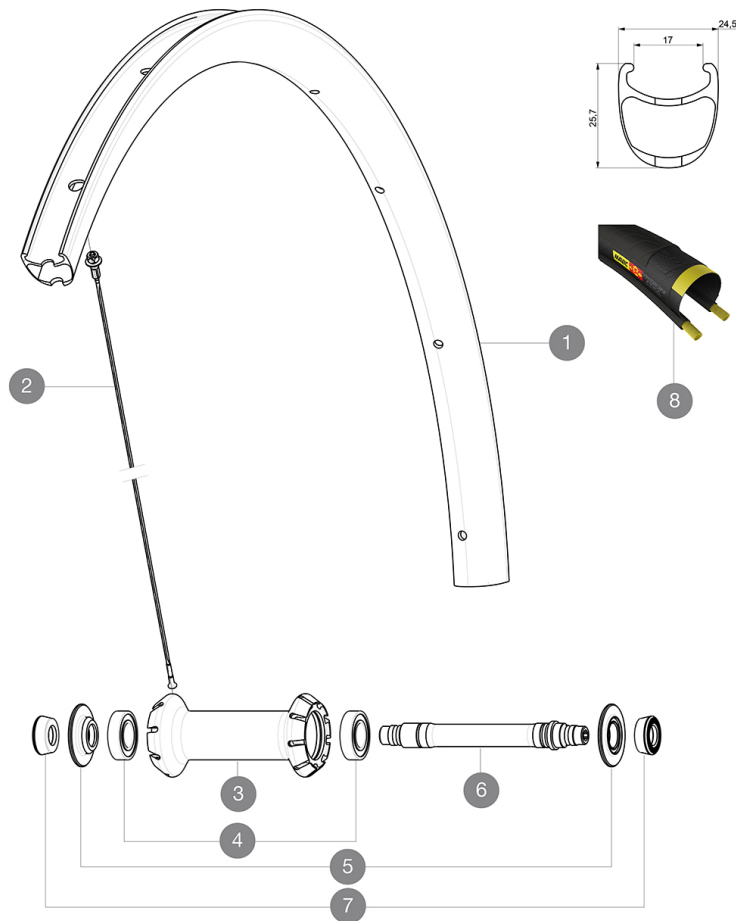

**MAVIC** *Ksyrium Pro Carbon SL C*

ASTM CATEGORY 1 : road only  
 Recommended weight limit : 120kg  
 Recommended tyre sizes: 25 to 52 mm  
 Max. Pressure: 25mm 7.7 bars - 110 PSI

**REFERENCES WHEELS**

F27401 KProCarbSL C Ft

**RIMS**VALVE HOLE  $\bar{A}$  (MM): 6,5 :

1	V2737310	KIT FRONT RIM KSYRIUM PRO CARBON SL UST
1	V2401410	KIT FRT RIM KSYRIUM PRO CARBON SL Clincher - while stock las
	V2690101	KIT CARBON RIM TAPE 21x622mm - FOR CARBON RIM
	V3720101	25mm UST Tape for 19 to 22mm Road Rims

### WHEEL WEIGHTS

Wheel weight 615