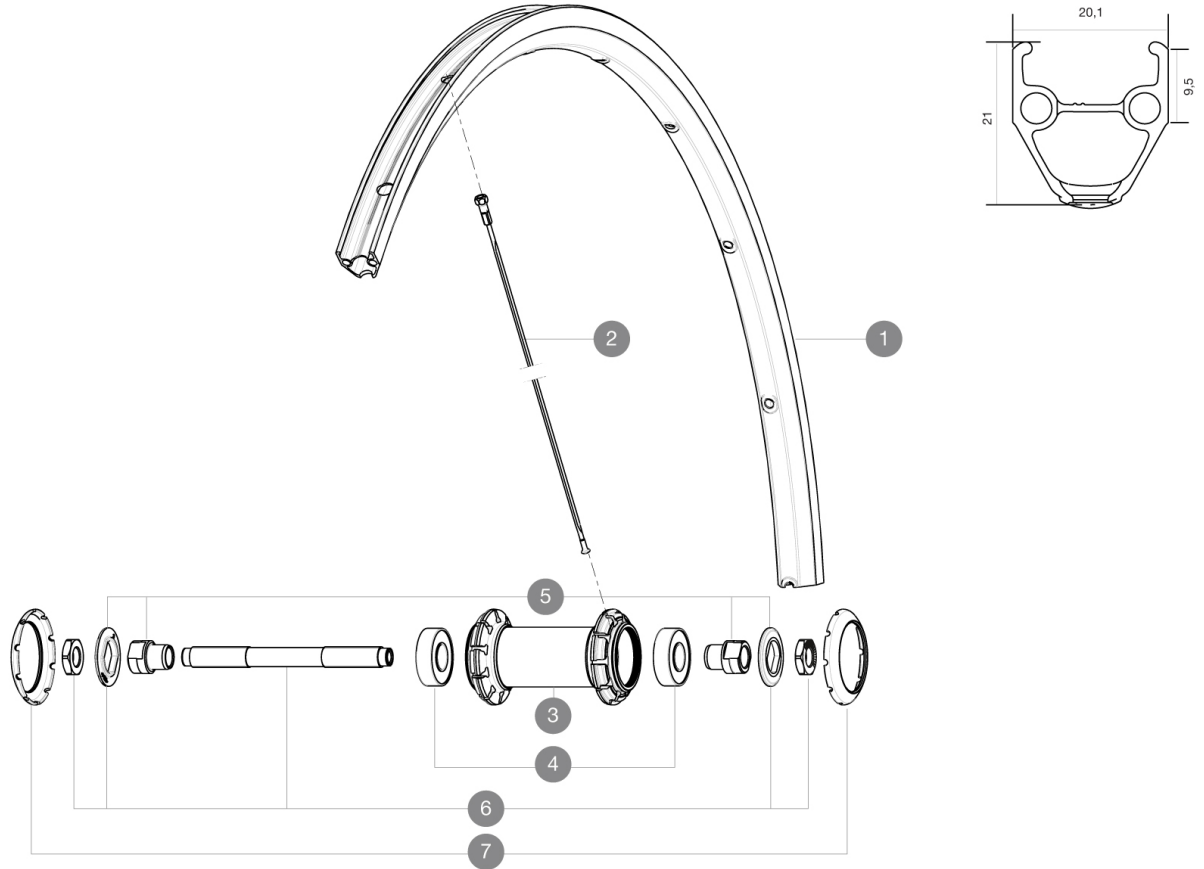

ASTM CATEGORY 1 : road only  
 Maximum tyre pressure: 2.55bar/37PSI with a 54mm tyre - 1.3bar/19PSI with a 125mm tyre  
 Recommended weight limit : 120kg  
 Recommended tyre sizes: 25 to 52 mm  
 Max. Pressure: 23mm 8.7 bars - 125 psi, 25/28mm 7.7 bars - 110 psi  
 Maximum tyre size: width 52mm - pressure max. 5Bar/72PSI

## REFERENCES WHEELS

F44101 AKSIUM 25 RB 700 QR

## RIMS

VALVE HOLE  $\bar{A}$  (MM): 6,5 :

1 V2403015 KIT FRONT/REAR RIM AKSIUM